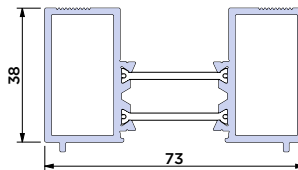

38mm Add-On

BF73.0503