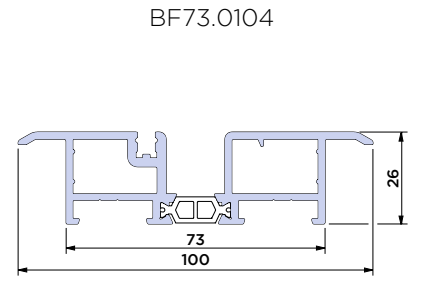

Standard Outer Frame (55mm)

Outer Frame for Adjustable Jamb (55mm)

Adjustable Jamb

Low Threshold

Room Divider Threshold

Slim Sash (55mm)

Super Slim Sash (48.5mm) BF73.0203

NEW FOR 2023

90mm Stub Cill with Screwports

150mm Cill with Screwports BF73.0405

190mm Cill with Screwports BF73.0403

230mm Cill with Screwports BF73.0404

150mm Cill

BF73.0401

Integrated Outerframe 150mm Cill with Screwports