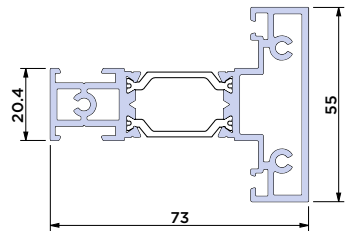

Transom for Sash

BF73.0301