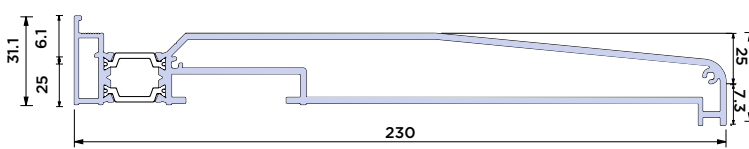

Standard Outer Frame (55mm)

Outer Frame for Adjustable Jamb (55mm)

Adjustable Jamb

Low Threshold

Room Divider Threshold

Slim Sash (55mm)

Super Slim Sash (48.5mm) BF73.0203

NEW FOR 2023

90mm Stub Cill with Screwports

150mm Cill with Screwports BF73.0405

190mm Cill with Screwports BF73.0403

230mm Cill with Screwports BF73.0404

150mm Cill

BF73.0401

Integrated Outerframe 150mm Cill with Screwports