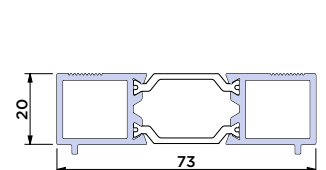

20mm Add-On

BF73.0504