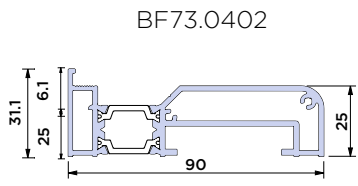

Standard Outer Frame (55mm)

Outer Frame for Adjustable Jamb (55mm)

Adjustable Jamb

Low Threshold

Room Divider Threshold

Slim Sash (55mm)

Super Slim Sash (48.5mm) BF73.0203

NEW FOR 2023

90mm Stub Cill with Screwports

150mm Cill with Screwports BF73.0405

190mm Cill with Screwports BF73.0403

230mm Cill with Screwports BF73.0404

150mm Cill

BF73.0401

Integrated Outerframe 150mm Cill with Screwports