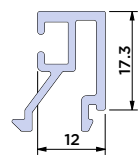

Swing Door Rebate

Glazing Bead for 36mm DGU

BF73.0603