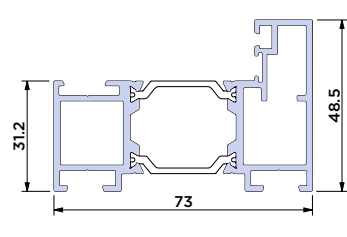

Standard Outer Frame (55mm)

Outer Frame for Adjustable Jamb (55mm)

Adjustable Jamb

Low Threshold

Room Divider Threshold

Slim Sash (55mm)

Super Slim Sash (48.5mm) BF73.0203

NEW FOR 2023

90mm Stub Cill with Screwports

150mm Cill with Screwports BF73.0405

190mm Cill with Screwports BF73.0403

230mm Cill with Screwports BF73.0404

150mm Cill

BF73.0401

Integrated Outerframe 150mm Cill with Screwports