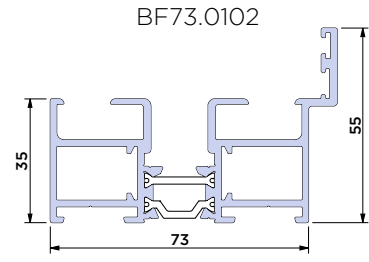

Standard Outer Frame (55mm)

Outer Frame for Adjustable Jamb (55mm)

Adjustable Jamb

Low Threshold

Room Divider Threshold

Slim Sash (55mm)

Super Slim Sash (48.5mm) BF73.0203

NEW FOR 2023

90mm Stub Cill with Screwports

150mm Cill with Screwports BF73.0405

190mm Cill with Screwports BF73.0403

230mm Cill with Screwports BF73.0404

150mm Cill

BF73.0401

Integrated Outerframe 150mm Cill with Screwports