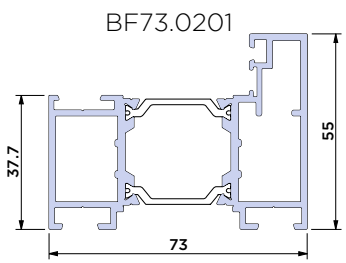

Standard Outer Frame (55mm)

Outer Frame for Adjustable Jamb (55mm)

Adjustable Jamb

Low Threshold

Room Divider Threshold

Slim Sash (55mm)

Super Slim Sash (48.5mm) BF73.0203

NEW FOR 2023

90mm Stub Cill with Screwports

150mm Cill with Screwports BF73.0405

190mm Cill with Screwports BF73.0403

230mm Cill with Screwports BF73.0404

150mm Cill

BF73.0401

Integrated Outerframe 150mm Cill with Screwports