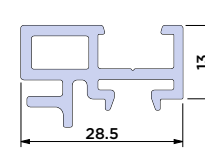

Low Threshold Ramp Add-On

BF73.0807

Half Roller Adaptor

BF73.0808

Super Slim Lock Adaptor

BF73.5811

Super Slim Keep Adaptor

BF73.5812

New & Improved Sash Extension

BF73.0813

suitable for slim & super slim sash

BF73 / WF73 Connecting Profile

BF73.0816

NEW FOR 2023