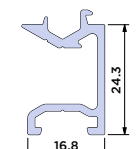

Sash Extension

BF73.0803

Swing Door Rebate

BF73.0804

Swing Door Rebate for Adjustable Jamb

BF73.0805

Low Threshold Rebate Add-On

BF73.0806

Low Threshold Ramp Add-On

BF73.0807

Half Roller Adaptor

BF73.0808

Super Slim Lock Adaptor

BF73.5811

Super Slim Keep Adaptor

BF73.5812

New & Improved Sash Extension

BF73.0813

suitable for slim & super slim sash

BF73 / WF73 Connecting Profile

BF73.0816

NEW FOR 2023