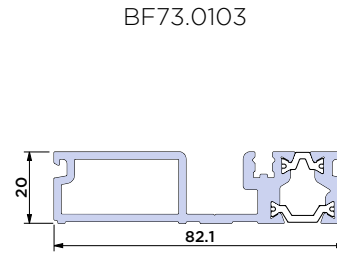

Standard Outer Frame (55mm)

Outer Frame for Adjustable Jamb (55mm)

Adjustable Jamb

Low Threshold

Room Divider Threshold

Slim Sash (55mm)

Super Slim Sash (48.5mm) BF73.0203

NEW FOR 2023

90mm Stub Cill with Screwports

150mm Cill with Screwports BF73.0405

190mm Cill with Screwports BF73.0403

230mm Cill with Screwports BF73.0404

150mm Cill

BF73.0401

Integrated Outerframe 150mm Cill with Screwports