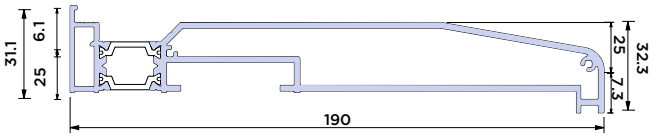

Standard Outer Frame (55mm)

Outer Frame for Adjustable Jamb (55mm)

Adjustable Jamb

Low Threshold

Room Divider Threshold

Slim Sash (55mm)

Super Slim Sash (48.5mm) BF73.0203

NEW FOR 2023

90mm Stub Cill with Screwports

150mm Cill with Screwports BF73.0405

190mm Cill with Screwports BF73.0403

230mm Cill with Screwports BF73.0404

150mm Cill

BF73.0401

Integrated Outerframe 150mm Cill with Screwports