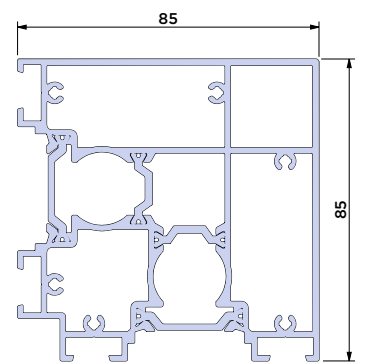

NEW FOR 2023

Corner Post

DBE-160