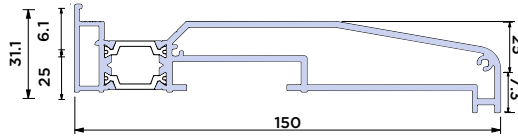

Standard Outer Frame (55mm)

Outer Frame for Adjustable Jamb (55mm)

Adjustable Jamb

Low Threshold

Room Divider Threshold

Slim Sash (55mm)

Super Slim Sash (48.5mm) BF73.0203

NEW FOR 2023

90mm Stub Cill with Screwports

150mm Cill with Screwports BF73.0405

190mm Cill with Screwports BF73.0403

230mm Cill with Screwports BF73.0404

150mm Cill

BF73.0401

Integrated Outerframe 150mm Cill with Screwports