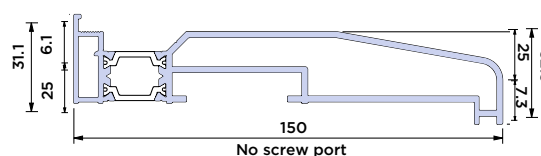

Standard Outer Frame (55mm)

Outer Frame for Adjustable Jamb (55mm)

Adjustable Jamb

Low Threshold

Room Divider Threshold

Slim Sash (55mm)

Super Slim Sash (48.5mm) BF73.0203

NEW FOR 2023

90mm Stub Cill with Screwports

150mm Cill with Screwports BF73.0405

190mm Cill with Screwports BF73.0403

230mm Cill with Screwports BF73.0404

150mm Cill

BF73.0401

Integrated Outerframe 150mm Cill with Screwports