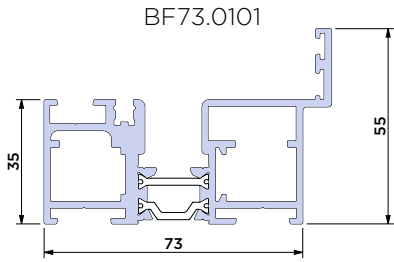

Standard Outer Frame (55mm)

Outer Frame for Adjustable Jamb (55mm)

Adjustable Jamb

Low Threshold

Room Divider Threshold

Slim Sash (55mm)

Super Slim Sash (48.5mm) BF73.0203

NEW FOR 2023

90mm Stub Cill with Screwports

150mm Cill with Screwports BF73.0405

190mm Cill with Screwports BF73.0403

230mm Cill with Screwports BF73.0404

150mm Cill

BF73.0401

Integrated Outerframe 150mm Cill with Screwports