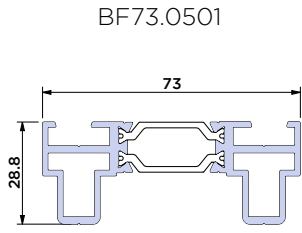

Standard Outer Frame (55mm)

Outer Frame for Adjustable Jamb (55mm)

Adjustable Jamb

Low Threshold

Room Divider Threshold

Slim Sash (55mm)

Super Slim Sash (48.5mm) BF73.0203

NEW FOR 2023

90mm Stub Cill with Screwports

150mm Cill with Screwports BF73.0405

190mm Cill with Screwports BF73.0403

230mm Cill with Screwports BF73.0404

150mm Cill

BF73.0401

Integrated Outerframe 150mm Cill with Screwports