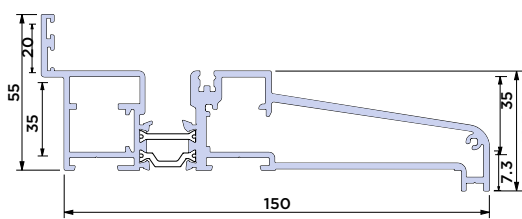

Integrated Outerframe 150mm Cill with Screwports

BF73.0111