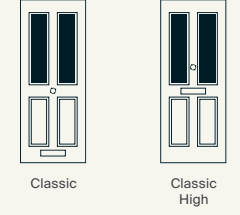

Availability by Door Style

	2 Panel 2 Arch	2 Panel 2 Arch	2 Panel 2 Square	4 Panel 1 Arch	2 Panel 1 Arch	2 Panel 1 Square 1 Arch	2 Panel 2 Square	6 Panel	4 Panel 2 Square	4 Panel Sunburst	2 Panel 1 Grill	2 Panel Sunburst	Diamond	3 Diamond	4 Panel	Cottage^e	Square	Mid 3 Square	2 Panel 4 Square
Long Bar				✓				✓	✓	✓			✓	✓	✓	✓	✓	✓	✓
Bow Handle	✓	✓	✓	✓	✓	✓	✓	✓	✓	✓	✓	✓	✓	✓	✓	✓	✓	✓	✓
Square								✓						✓	✓	✓	✓	✓	✓
Classic*	✓	✓	✓	✓	✓	✓	✓	✓	✓	✓	✓	✓	✓			✓	✓		✓
Classic	✓	✓	✓	✓				✓	✓	✓			✓			✓	✓		
High*				✓				✓	✓	✓			✓	✓		✓	✓		✓
Square Bar	18	16	19	42	33	32	50	-	47	51	34	39	8	12	-	38	44	43	

Page ref.

	1 Square	Cottage Halfglaz^e	4 Square, Middle	4 Square, Right	4 Square, Left	Circ^e	3 Square	3 Square	3 Square	Mid Square	Mid Square, Right	Mid Square, Left	Twin Slide, Right	Twin Slide, Left	Cottage Long	Cottage Long, Right	3 Panel 1 Square	Curv^e
Long Bar	✓		✓		✓			✓		✓	✓	✓	✓	✓	✓	✓	✓	✓
Bow Handle	✓	✓	✓		✓	✓		✓		✓	✓	✓	✓	✓	✓	✓	✓	✓
Square	✓		✓		✓	✓		✓		✓	✓	✓	✓	✓	✓	✓	✓	✓
Classic*	✓	✓		✓	✓	✓	✓	✓	✓	✓	✓	✓					✓	
Classic				✓	✓	✓	✓	✓	✓									
High*	✓		✓		✓			✓	✓	✓	✓	✓	✓	✓	✓	✓	✓	✓
Square Bar	10	46	26	26	26	30	24	24	24	31	31	31	25	25	36	36	28	11

Page ref.