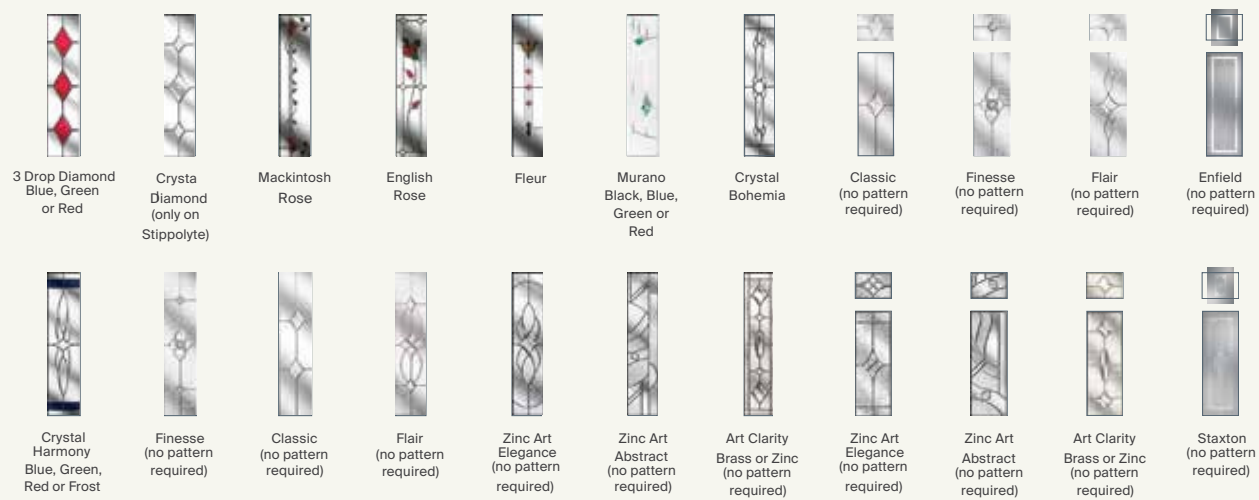

Composite Side Panel

Glazed Side Panel

Colours

Glass Designs

Argon-filled low E glass units.

Colours

Glass Designs

Technical Appendices

COLOUR

Page 58

GLAZING

Page 60

FURNITURE

Page 62

SECURITY

Page 64

ECO FRIENDLY

Page 66

QUALITY

Page 67

Mid 3 Square, Grey, Square Bar Handle, Zinc Art Elegance Glass

Colour Options

The doors in our collection are available in a diverse range of colours (both sides) to suit the character of your home. Please note: woodgrain colour both sides option is only available in certain styles.