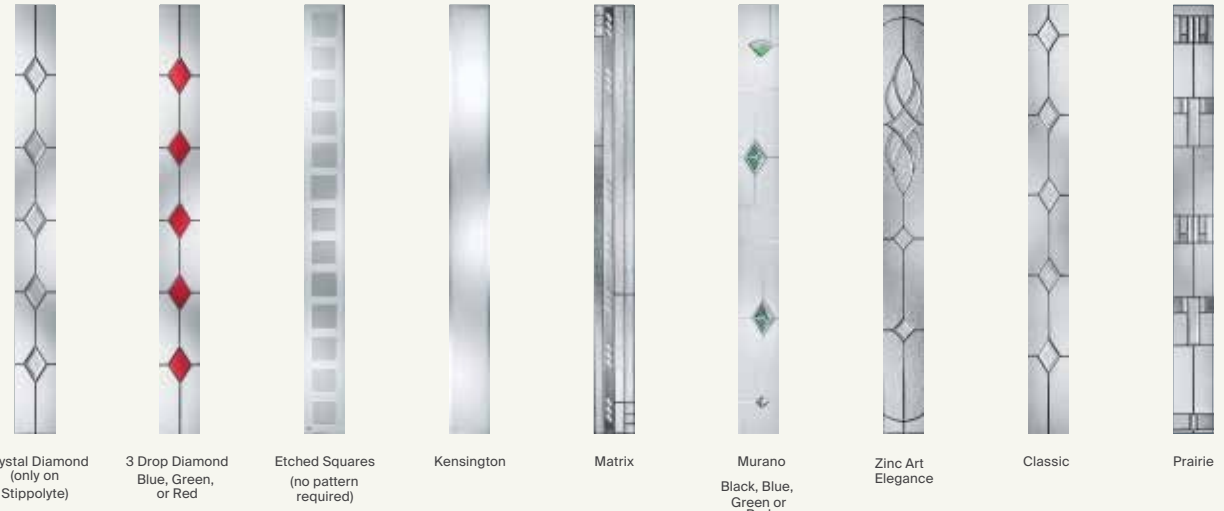

2 Panel 1 Grill

Colours

Glass Patterns

2 Panel 1 Grill, Darkwood, Satin Glass

Cottage Long

Colours

Glass Designs

Crystal Diamond (only on Stippolyte) 3 Drop Diamond (Blue, Green, or Red) Etched Squares (no pattern required) Kensington Matrix Murano (Black, Blue, Green or Red) Zinc Art Elegance Classic Prairie