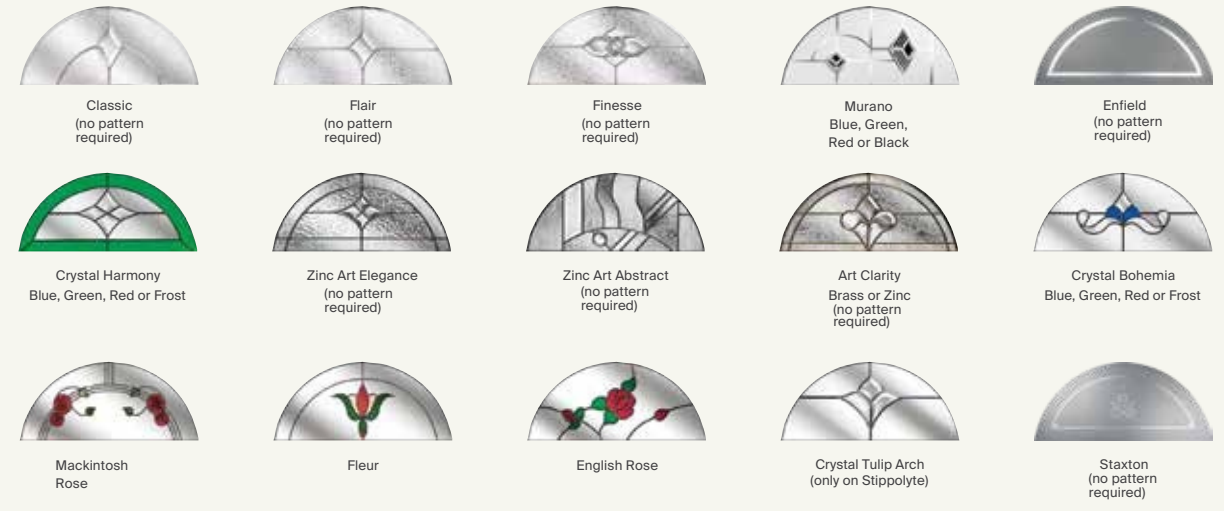

Chrome Sweet Furniture
Knocker

4 Panel 1 Arch

2 Panel 4 Square

Colours

Colours

Glass Designs

Glass Designs

Mid 3 Square