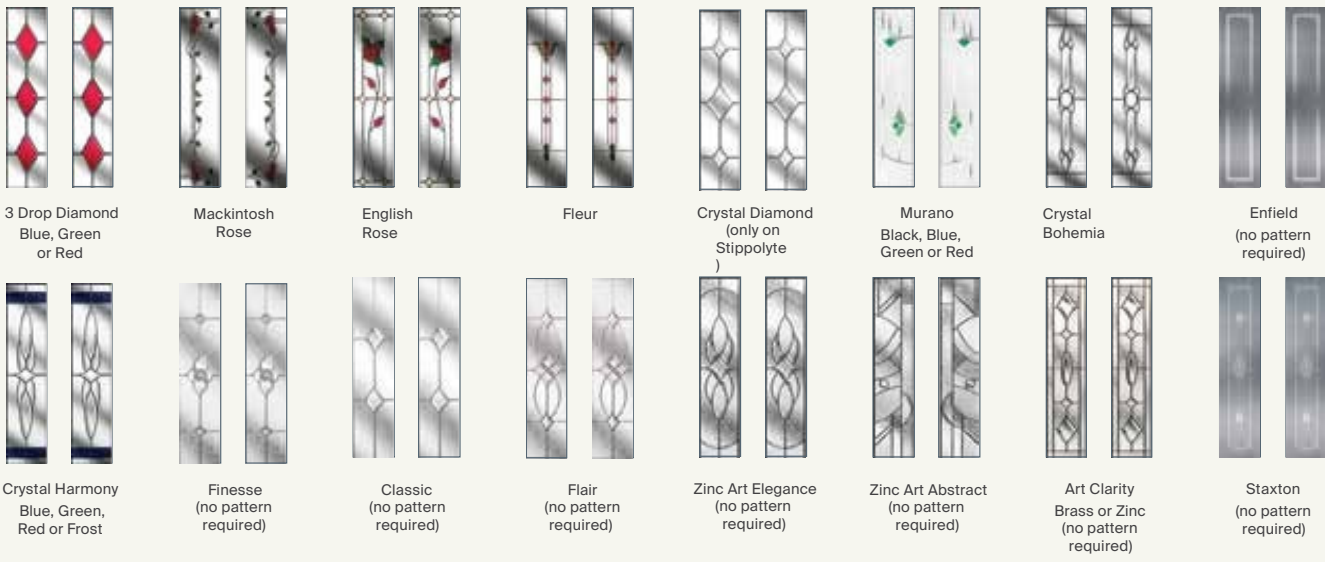

Glass Designs

Zinc Art Abstract (no pattern required) Art Clarity Brass or Zinc (no pattern required) Crystal Diamond (only on Stippolyte) Murano Black, Blue, Green or Red Enfield (no pattern required) Staxton (no pattern required) Flair (no pattern required) Finesse (no pattern required)

Curve

Colours

Glass Designs

Flair (no pattern required) Finesse (no pattern required) Zinc Art Elegance (no pattern required) Zinc Art Abstract (no pattern required) Enfield (no pattern required) Staxton (no pattern required)

Colours

Glass Patterns

3 Diamond, Chartwell Green, Short Bow Handle, Stippolyte™ Glass

2 Panel 2 Square

Colours

Glass Designs

2 Panel 2 Arch

2 Panel 2 Angle

Colours

Colours

Glass Designs

Glass Designs

Diamond, Duck Egg Blue, Florielle™ Glass

3 Square

Twin Side

Colours