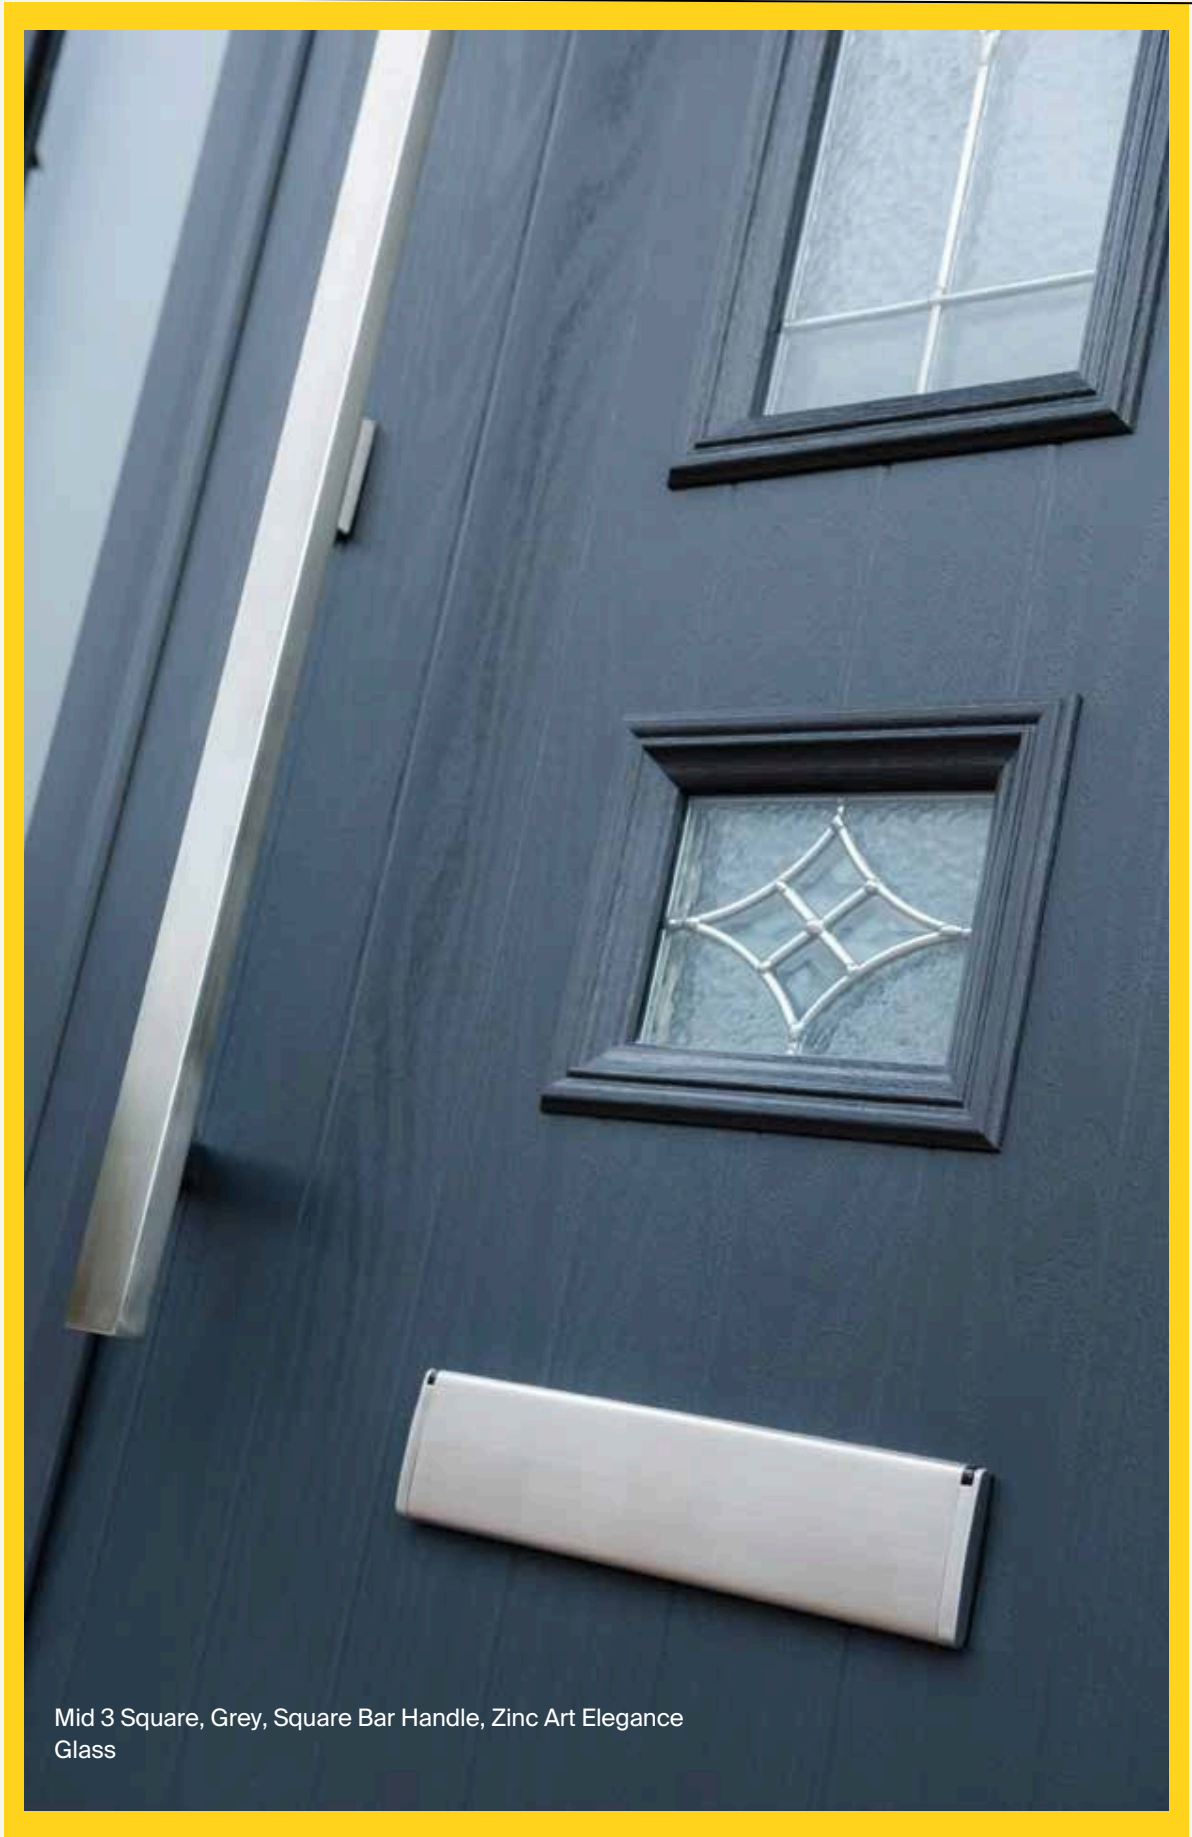

ECO FRIENDLY

Page 66

QUALITY

Page 67

Mid 3 Square, Grey, Square Bar Handle, Zinc Art Elegance Glass

Colour Options

The doors in our collection are available in a diverse range of colours (both sides) to suit the character of your home. Please note: woodgrain colour both sides option is only available in certain styles.