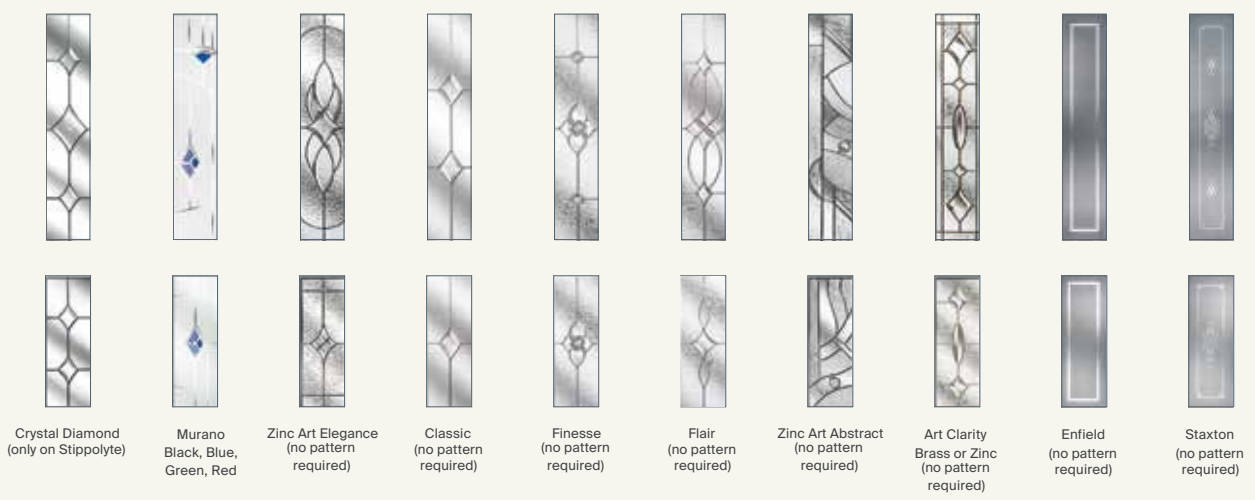

Glass Designs