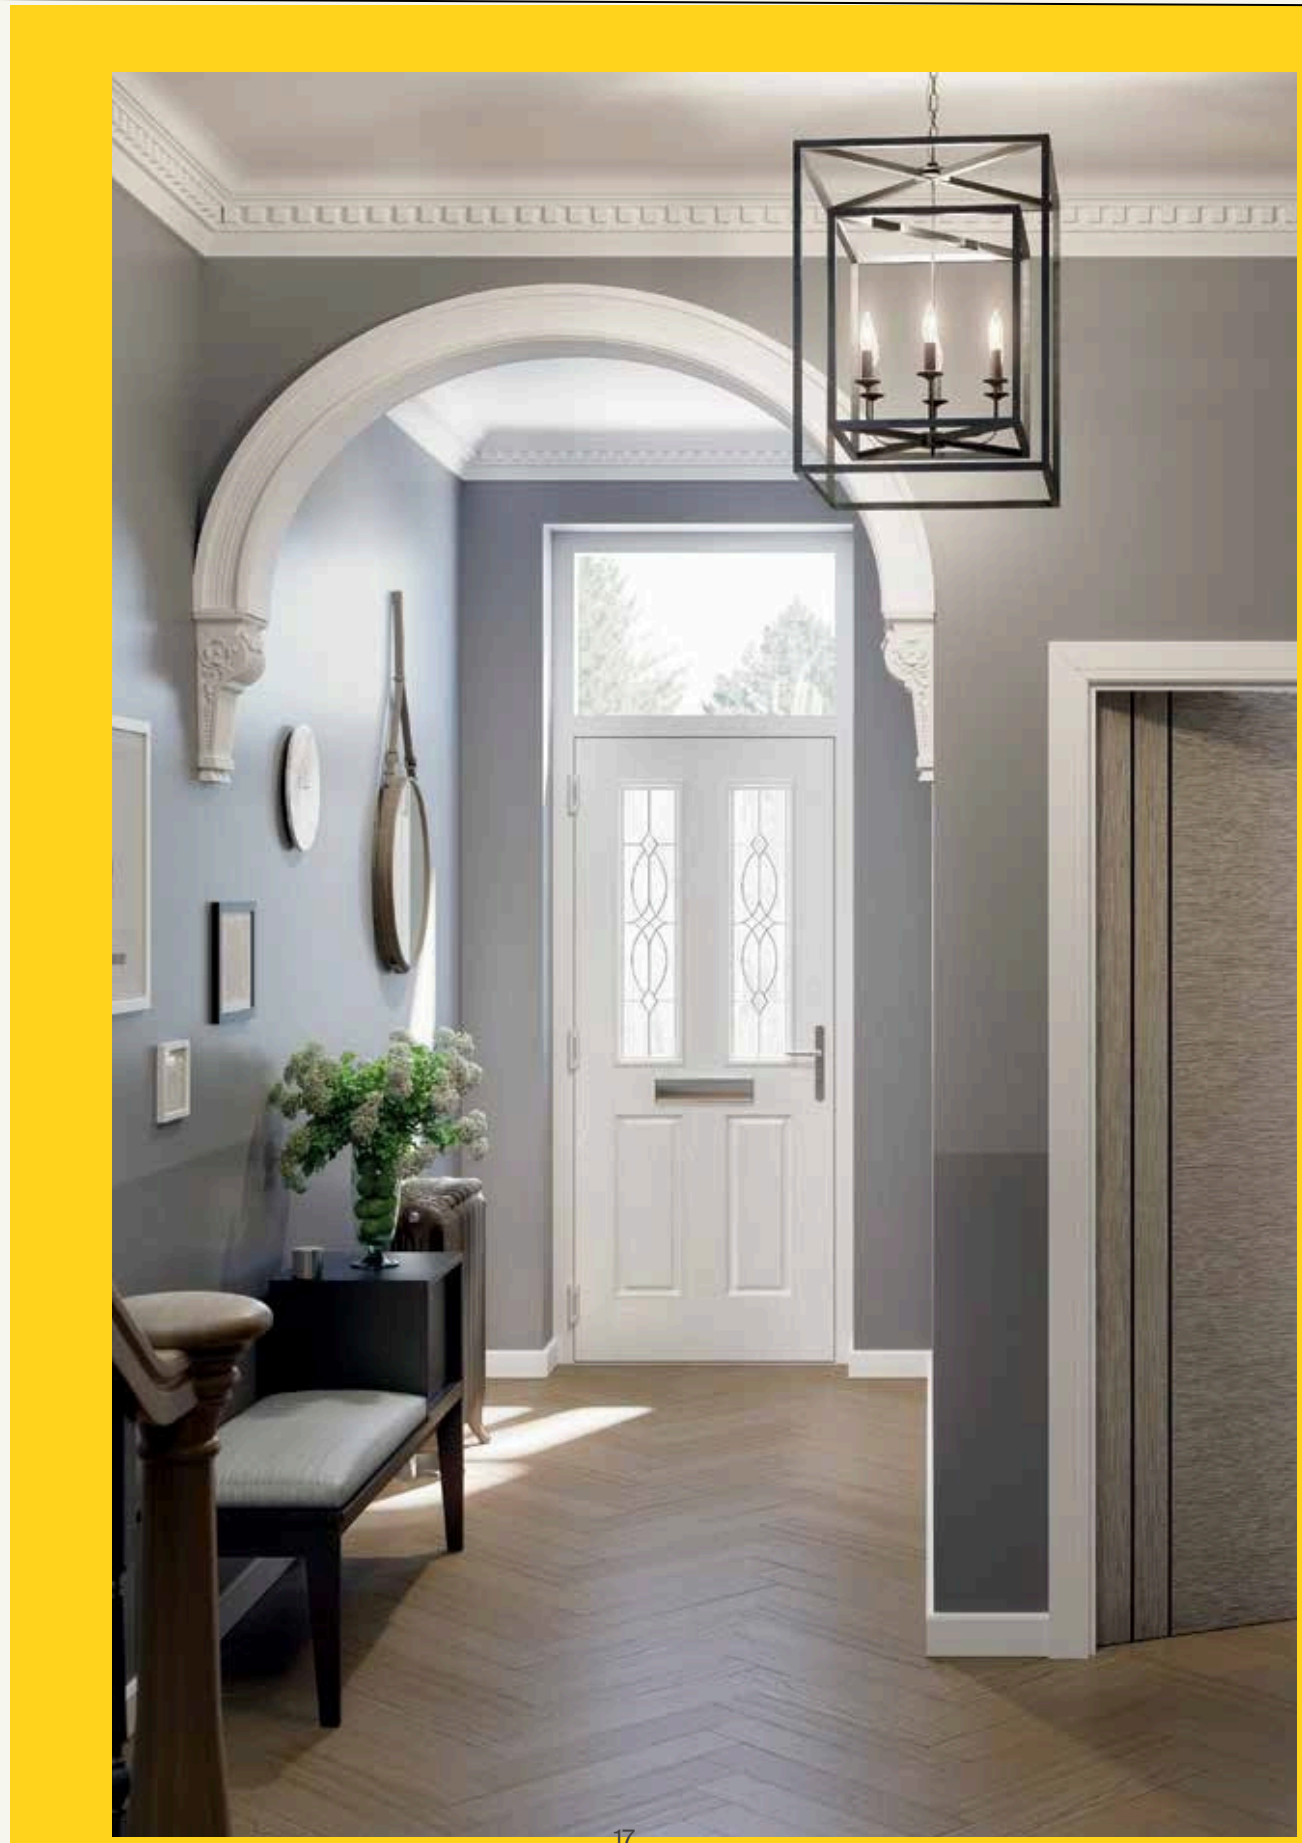

Colours

Glass Patterns

3 Diamond, Chartwell Green, Short Bow Handle, Stippolyte™ Glass

2 Panel 2 Square

Colours

Glass Designs

2 Panel 2 Arch

2 Panel 2 Angle