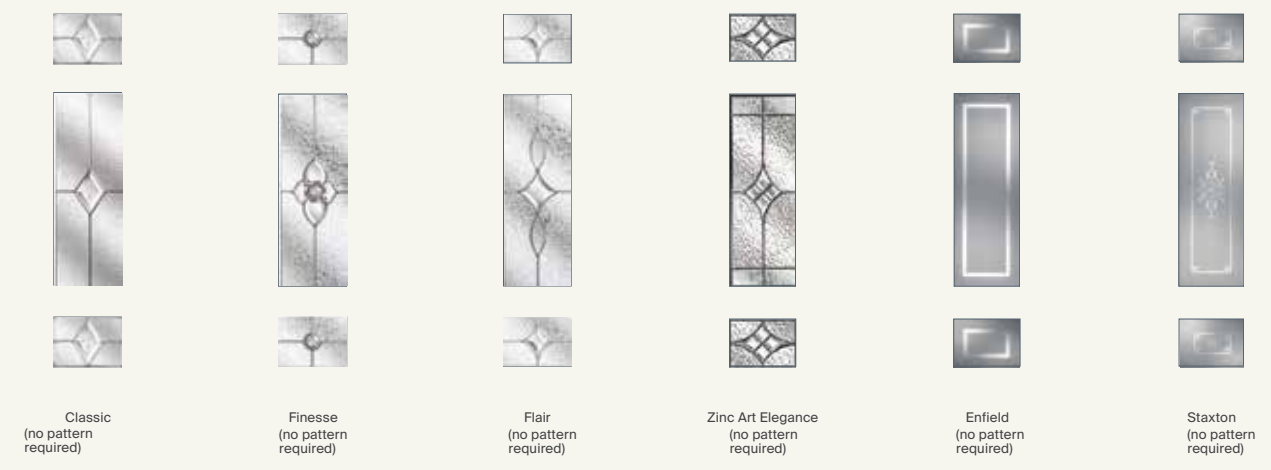

Glass Designs

Mid 3 Square, Cream, Long Bar Handle, Flair Glass