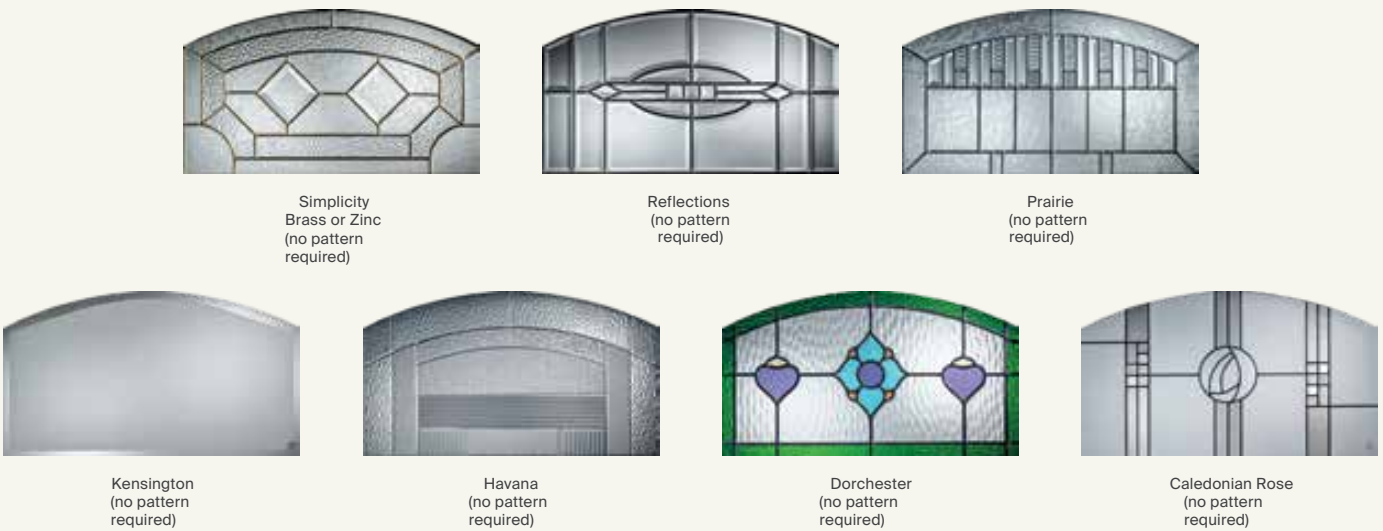

Glass Designs