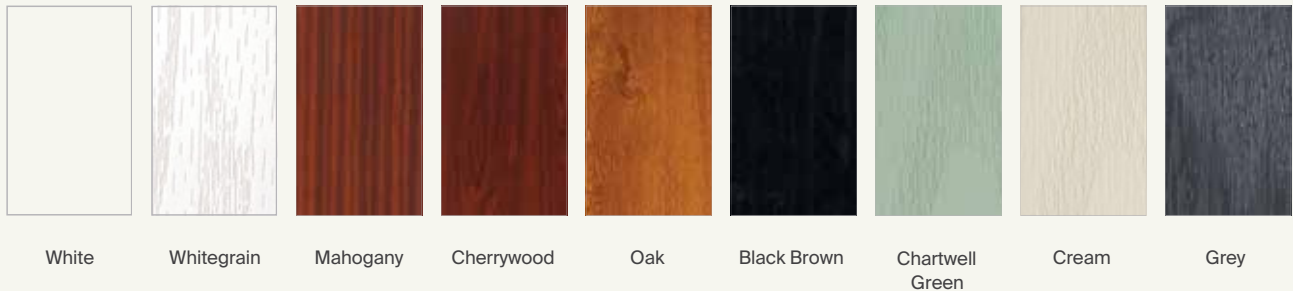

ECO FRIENDLY

Page 66

QUALITY

Page 67

Mid 3 Square, Grey, Square Bar Handle, Zinc Art Elegance Glass

Colour Options

The doors in our collection are available in a diverse range of colours (both sides) to suit the character of your home. Please note: woodgrain colour both sides option is only available in certain styles.

Door Colours

Frame Colours

Colour Coding

Our colour-coded range of weather bars and thresholds are fitted to blend seamlessly with your new door.

Black Brown Doors

Our doors are now available with the in-demand black brown foiled outer frame.