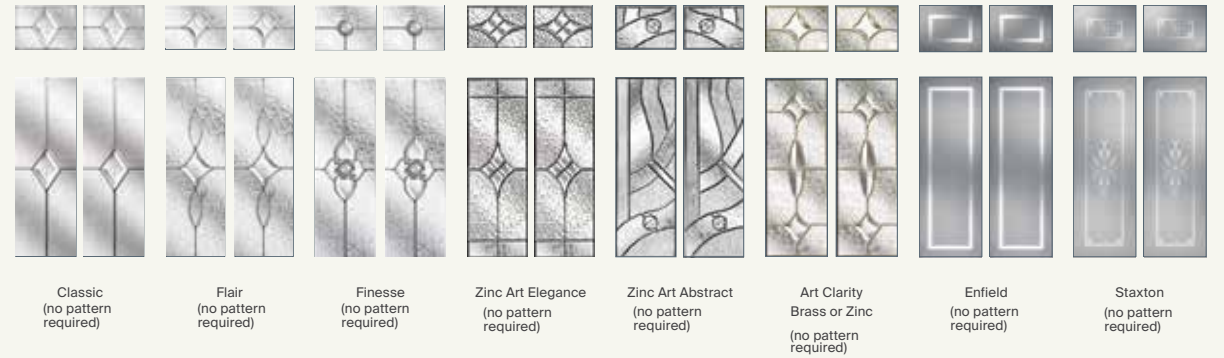

Chrome Sweet Furniture
Knocker

4 Panel 1 Arch

2 Panel 4 Square

Colours

Colours

Glass Designs

Glass Designs

Mid 3 Square