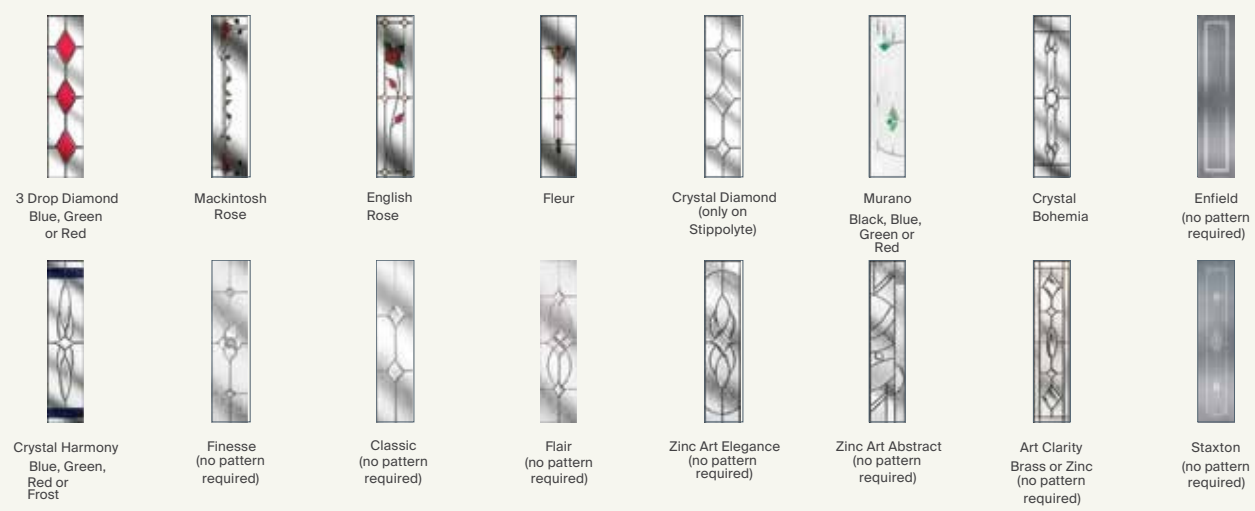

Colours

Glass Designs

Circle

Mid Square

Colours

Colours

Glass Designs

Glass Designs