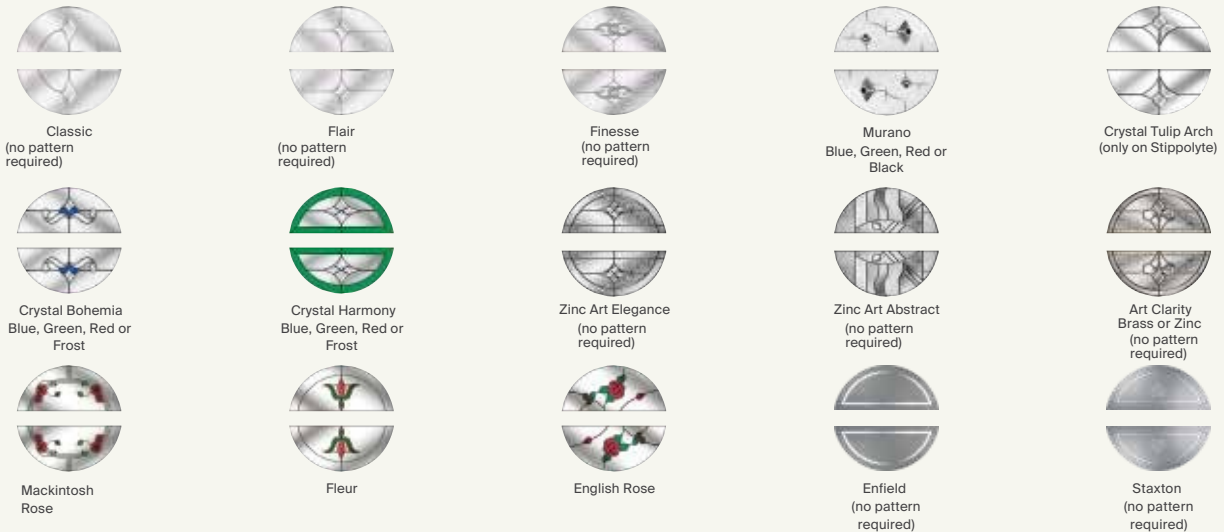

Colours

Glass Designs

Glass Designs

4 Square

Colours

Glass Designs

4 Square, Grey, Long Bow Handle, Flair Glass

3 Panel 1 Square

Colours

Glass Designs

Circle

Mid Square

Colours

Colours

Glass Designs

Glass Designs