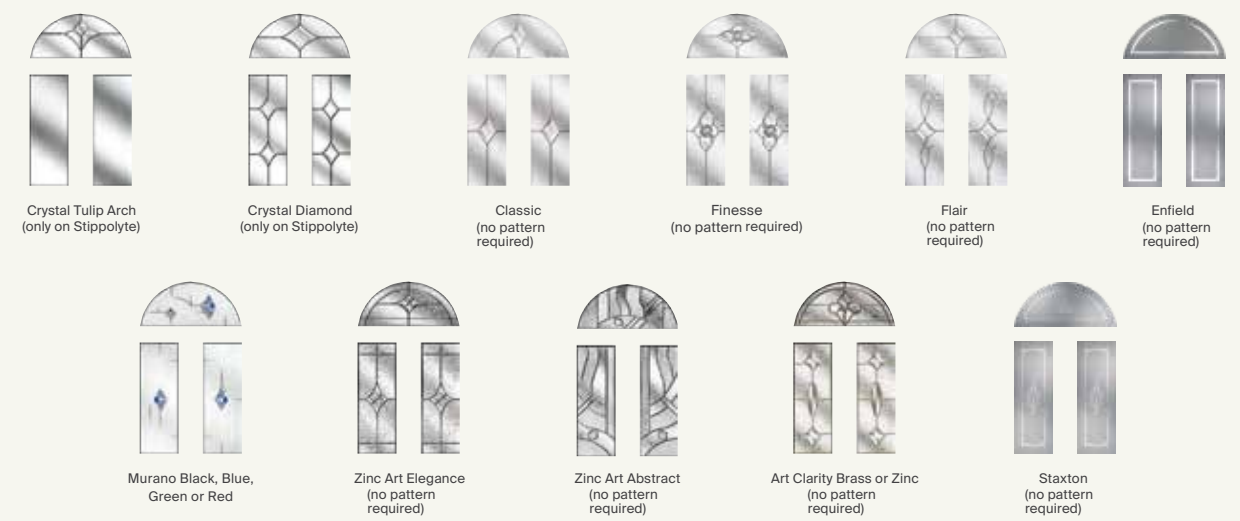

Glass Designs

Classic (no pattern required)	Finesse (no pattern required)	Zinc Art Abstract (no pattern required)	Enfield (no pattern required)
Zinc Art Elegance (no pattern required)	Flair (no pattern required)	Art Clarity Brass or Zinc (no pattern required)	Staxton (no pattern required)

Circle, Oak, Flair Glass

2 Panel 2 Square 1 Arch

4 Panel Sunburst

Colours

Colours

Glass Designs

Glass Designs and Patterns

Side Panel

Composite Side Panel

Glazed Side Panel

Colours

Glass Designs

Argon-filled low E glass units.

Colours

Glass Designs

Technical Appendices