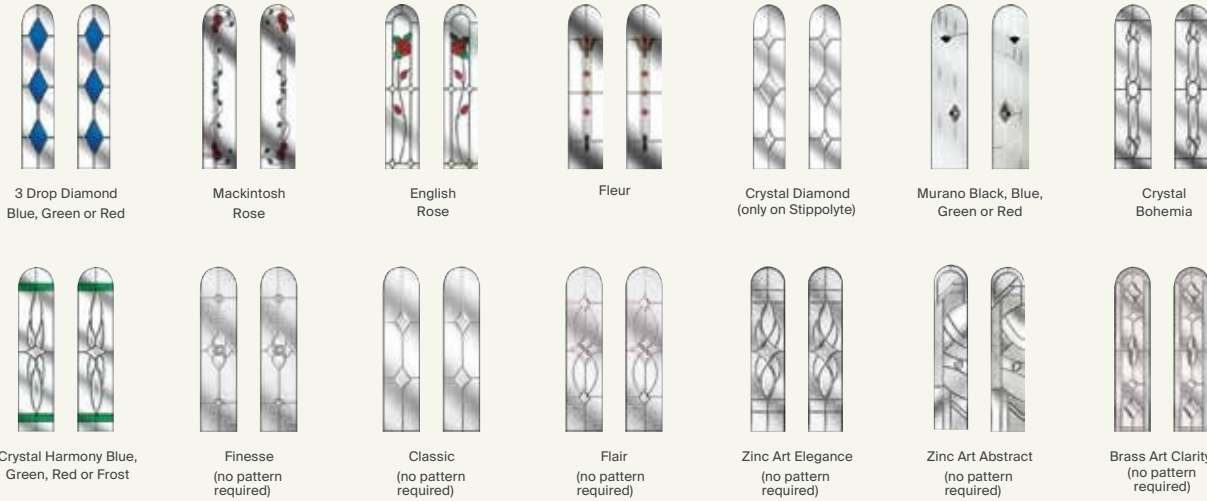

Glass Designs

Zinc Art Abstract (no pattern required) Art Clarity Brass or Zinc (no pattern required) Crystal Diamond (only on Stippolyte) Murano Black, Blue, Green or Red Enfield (no pattern required) Staxton (no pattern required) Flair (no pattern required) Finesse (no pattern required)

Curve

Colours

Glass Designs

Flair (no pattern required) Finesse (no pattern required) Zinc Art Elegance (no pattern required) Zinc Art Abstract (no pattern required) Enfield (no pattern required) Staxton (no pattern required)

Colours

Glass Patterns

3 Diamond, Chartwell Green, Short Bow Handle, Stippolyte™ Glass

2 Panel 2 Square

Colours

Glass Designs

2 Panel 2 Arch

2 Panel 2 Angle

Colours

Colours

Glass Designs

Glass Designs

Diamond, Duck Egg Blue, Florielle™ Glass

3 Square

Twin Side

Colours