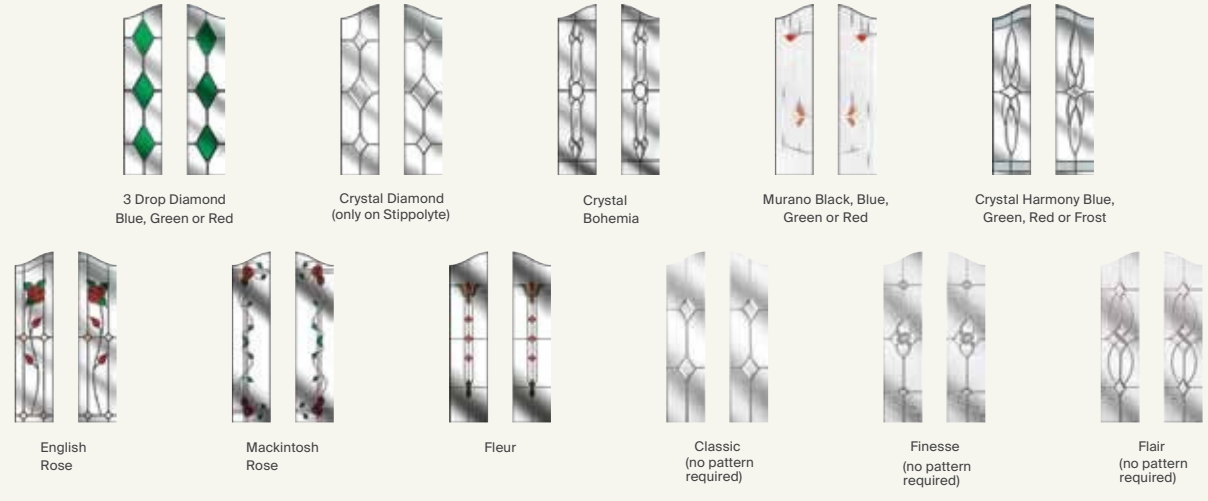

Glass Designs

Zinc Art Abstract (no pattern required) Art Clarity Brass or Zinc (no pattern required) Crystal Diamond (only on Stippolyte) Murano Black, Blue, Green or Red Enfield (no pattern required) Staxton (no pattern required) Flair (no pattern required) Finesse (no pattern required)

Colours

Glass Patterns

3 Diamond, Chartwell Green, Short Bow Handle, Stippolyte™ Glass

2 Panel 2 Square

Colours

Glass Designs

2 Panel 2 Arch

2 Panel 2 Angle

Colours

Colours

Glass Designs

Glass Designs

Diamond, Duck Egg Blue, Florielle™ Glass

3 Square

Twin Side

Colours

Colours

Glass Designs

Glass Designs

4 Square

Colours

Glass Designs

4 Square, Grey, Long Bow Handle, Flair Glass

3 Panel 1 Square