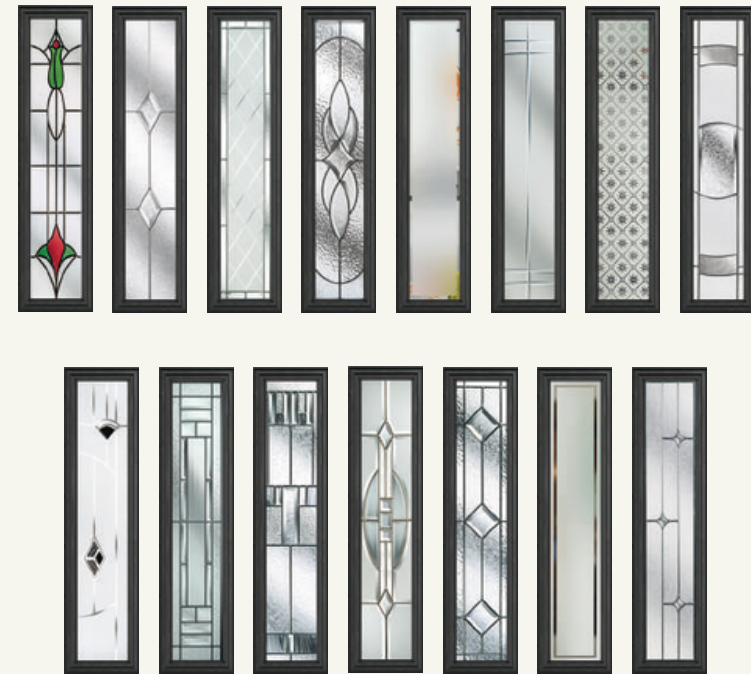

Visual Variety

6 Decorative Glass Options

The six decorative glass options available on the Hamilton door gives a variety of style effects from retro and heritage to a more modern look.

Kent

Hamilton

Distinguished Design

15 Decorative Glass Options

Offering one of the largest ranges of decorative glazing options, you can distinguish the design of your Westminster door to suit your property.

Magnificent Duos

15 Decorative Glass Options

The Wellington utilises two glazing panels for double visual impact. Combined with a large range of decorative glass options, the Wellington can be adapted to suit almost every style

Westminster

Wellington