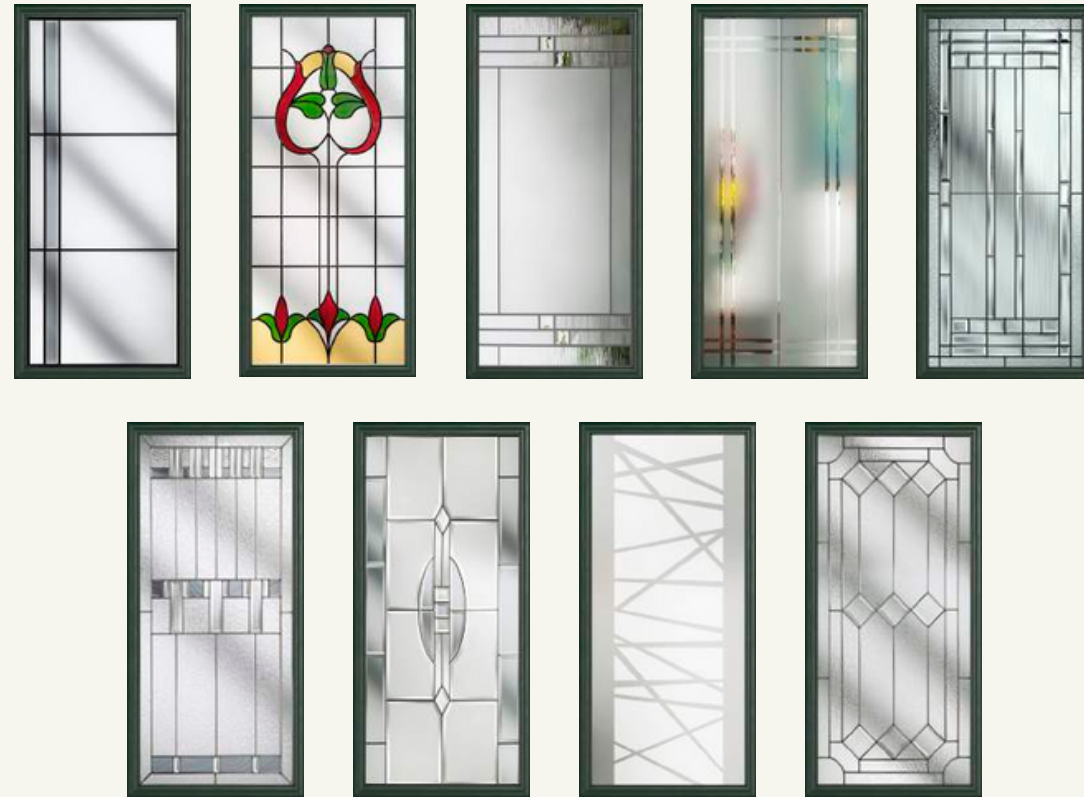

Winslow 3

Buxton

Artistically Arched

8 Decorative Glass Options

Enhance the curve of this glazed panel with your choice of eight compelling glazing options

Stylishly Sleek

10 Decorative Glass Options

This confident and simple door makes a stylish addition to any home. Available solid or glazed with eleven glass options, the Aston is a door you can count on.

Grafton

Aston

Walcot

Harlington

Beautifully Bright

9 Decorative Glass Options

The Walcot door offers a large and bright glazing panel, similar to the Hatton, but gives space to include accessories such as a letterbox.

Walcot

Stately Styling

10 Decorative Glass Options

With its glazing aperture set high above log elegant solid panels detailing, the Harlington adds an aspect of grandeur to your home.

Harlington

Strikingly Bold