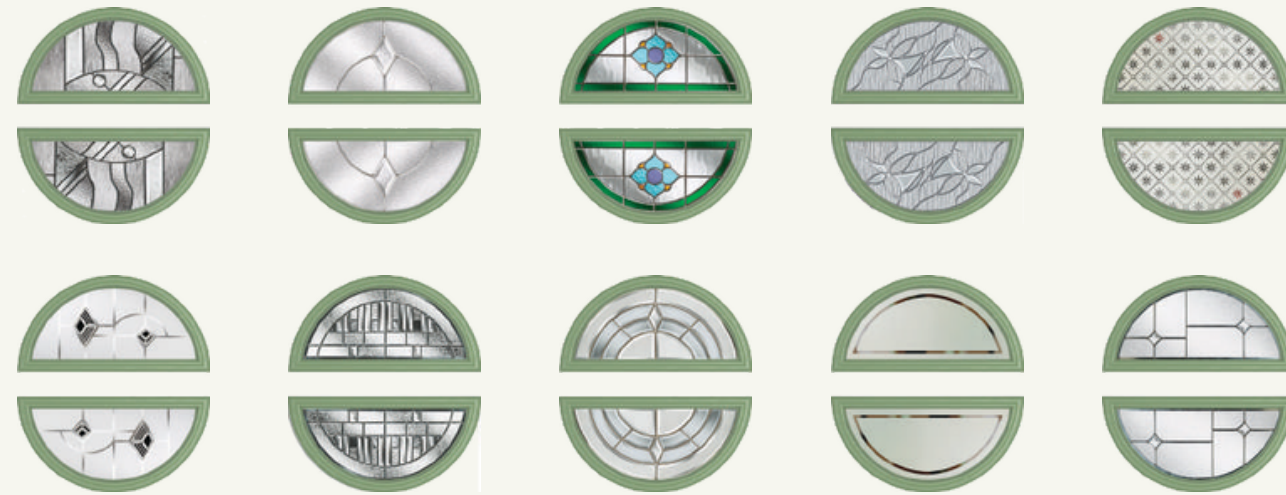

It doesn't get any more contemporary than the modern design of our Rutland door taking advantage of full-length glazing.

Sutherland

Sutherland

Rutland

The All Rounder

10 Decorative Glass Options

The Kent door really is unique with its glazing design almost going full circle. This style looks equally good with one of the comprehensive glass designs as it does with simple satin glass.