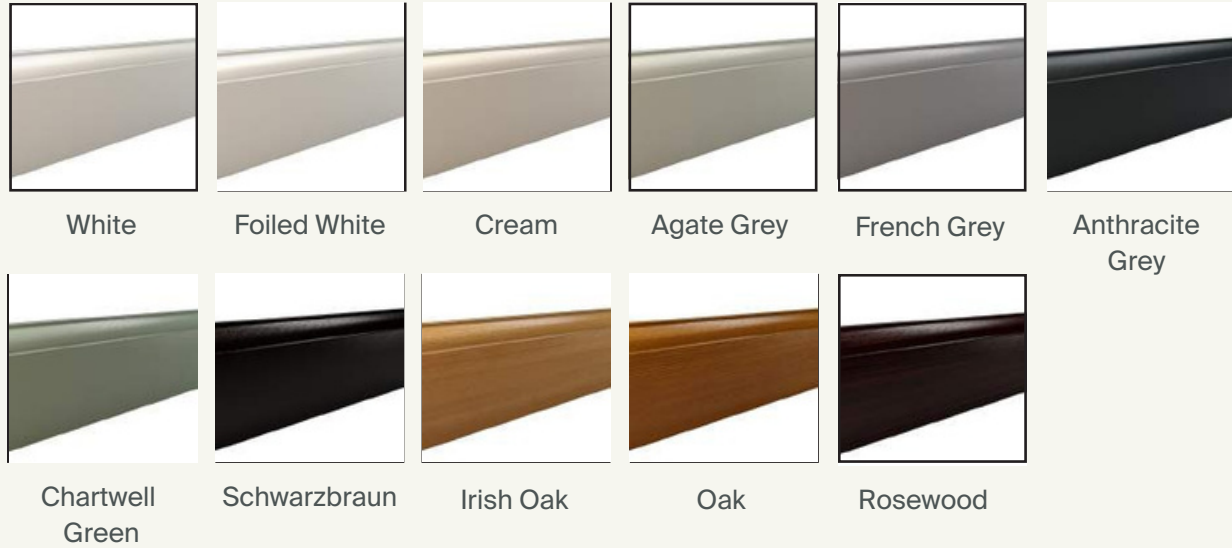

The Heritage range has also been traditionally styled. The Balmoral range has a classic look, while the Architectural range is modern and contemporary by design. All handles have been designed to be ergonomic and sturdy and fully suited for the perfect finishing touch to your door.

Traditional Range

Available Colours:

Handles:

Knockers:

Letterplate:

Color options for knockers and letterplates: Chrome, Gold, Antique Black, Graphite, Pewter, Forged Black.

BLU™

*316 Marine Grade
Stainless Steel*

Our Coastal range of handle, knocker and letterplate upgrades have been designed for enhanced performance and durability and are arguably the best quality on the market.

The BLU range of suited hardware is made from 316 marine grade stainless steel, compared to the industry-standard of 304, giving it the best long-term resistance to corrosion in coastal locations, supported by a 'best in class' lifetime guarantee.

COASTAL

Shaping the future

Frames, Threshold & More

Frame Colours

Outer Frame Options

InvisiEdge Colours

Our technically advanced InvisiEdge system gives a seamless colour edge to the door faces maintaining perfect aesthetics whilst ensuring up to 100% moisture resistance.