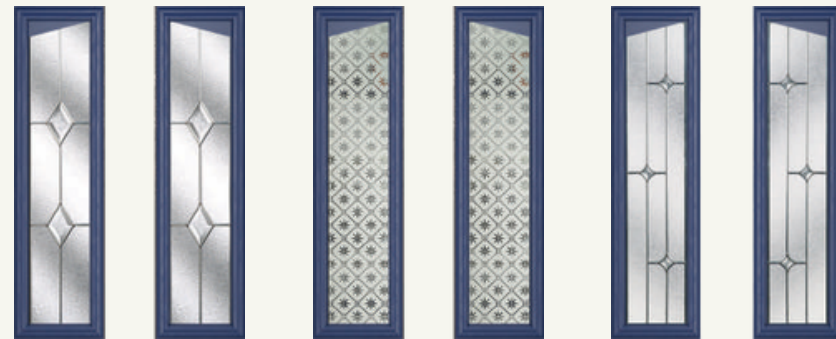

Whitmore Glazed

Elmhurst

Highbury

Middleton 2

Traditional Edge

3 Decorative Glass Options

The Highbury is a truly traditional design with an edge incorporating clean, crisp glazing angles for a classic style