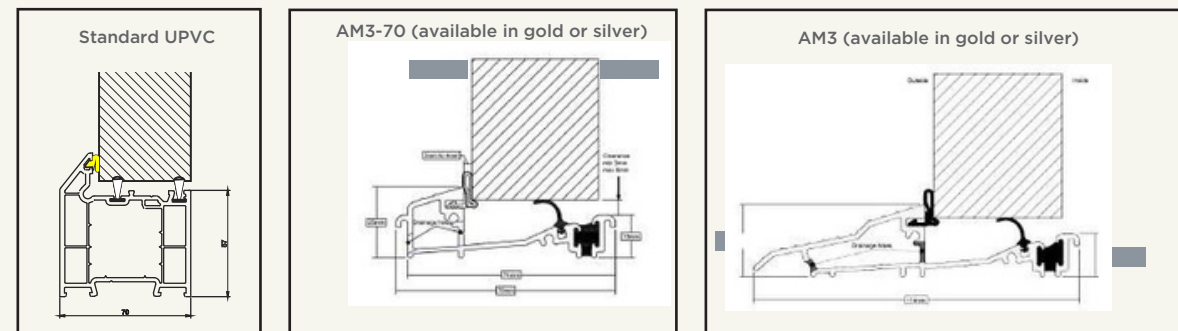

Thresholds

Our three threshold choices include standard uPVC or two aluminium options.