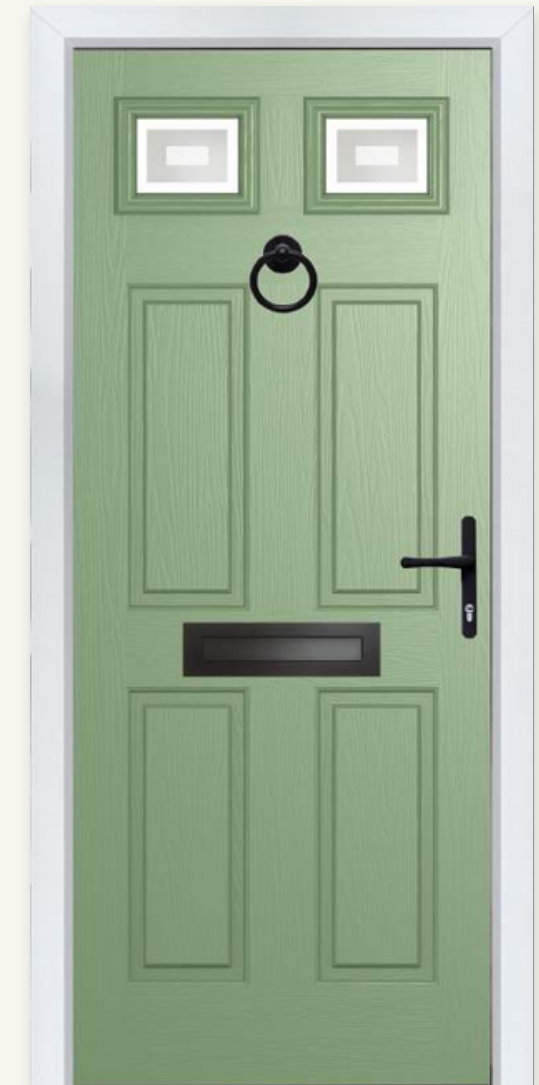

Whitmore Glazed

Elmhurst

Highbury

Middleton 2

Traditional Edge

3 Decorative Glass Options

The Highbury is a truly traditional design with an edge incorporating clean, crisp glazing angles for a classic style

Majestic Masterpiece

10 Decorative Glass Options

The Middleton door complements authentic Edwardian and Georgian architecture with the option to include glazing in the top panels

Highbury

Middleton 2

Build your own door at compdoor.co.uk