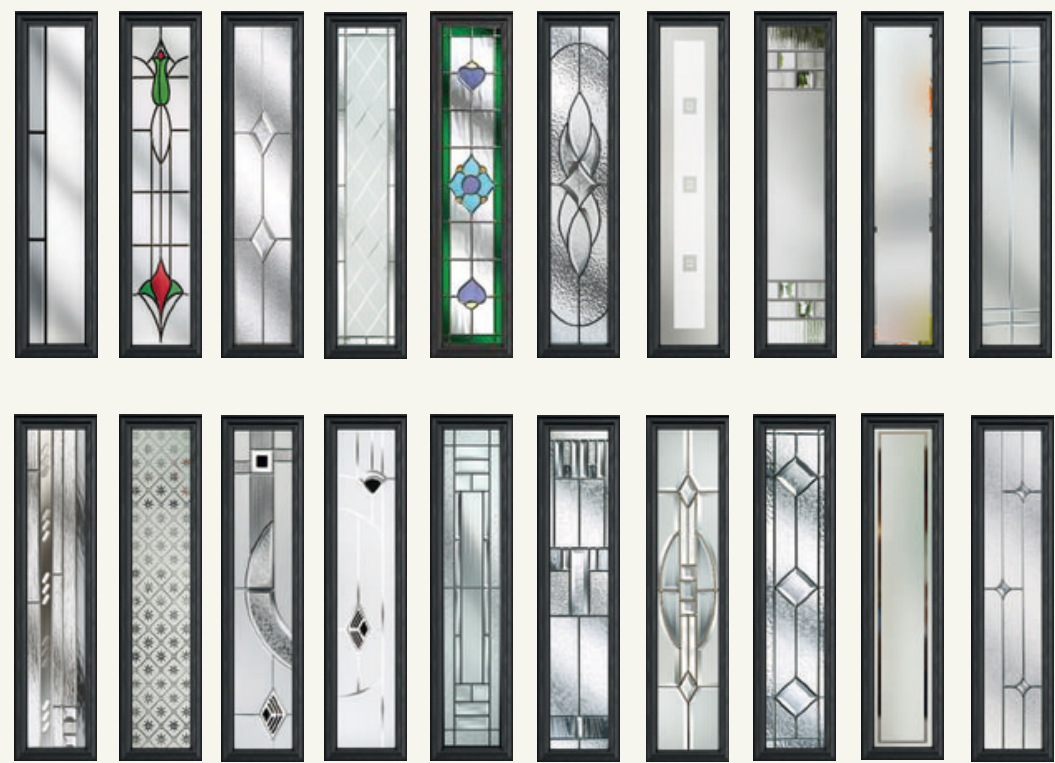

A Timeless Classic

20 Decorative Glass Options

It's the most popular door style in the UK for a reason - because it works with just about every house type