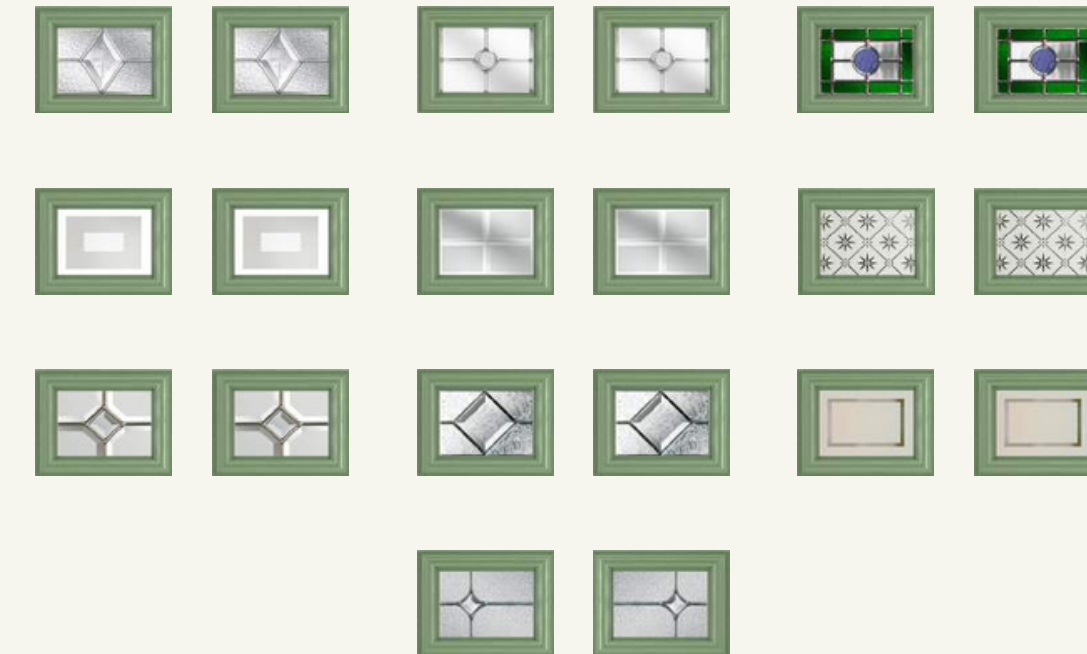

Whitmore Glazed

Elmhurst

Highbury

Middleton 2

Traditional Edge

3 Decorative Glass Options

The Highbury is a truly traditional design with an edge incorporating clean, crisp glazing angles for a classic style

Majestic Masterpiece

10 Decorative Glass Options

The Middleton door complements authentic Edwardian and Georgian architecture with the option to include glazing in the top panels

Highbury

Middleton 2

Build your own door at compdoor.co.uk