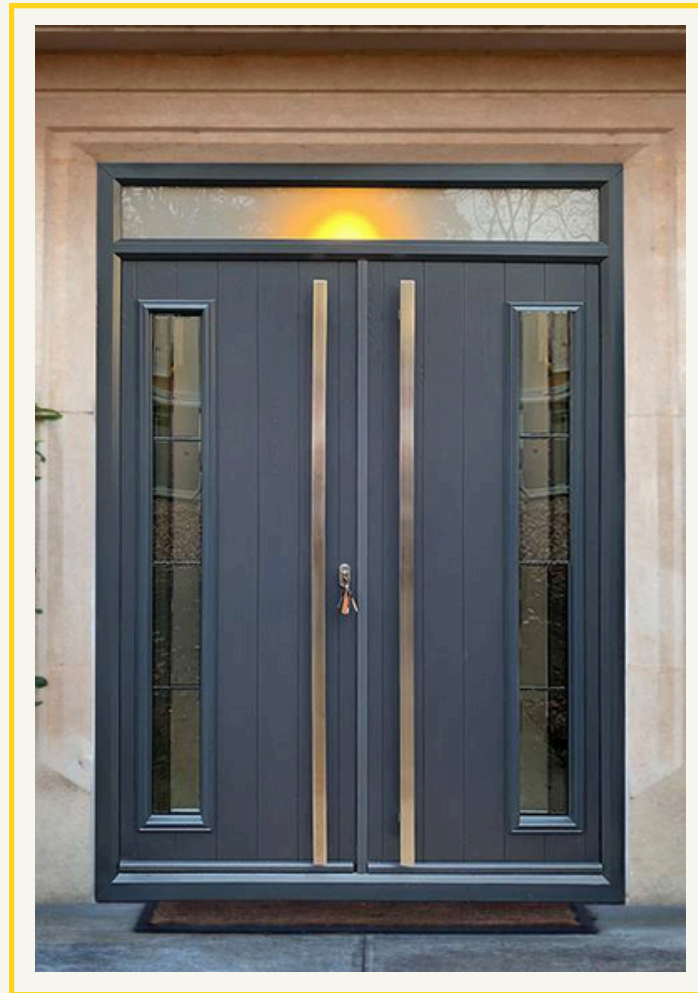

Door Styles

French Doors

Double up the impact with our new French door range! This style makes the perfect statement for wider entrances. It is available in all our composite door styles and with all the usual design options.