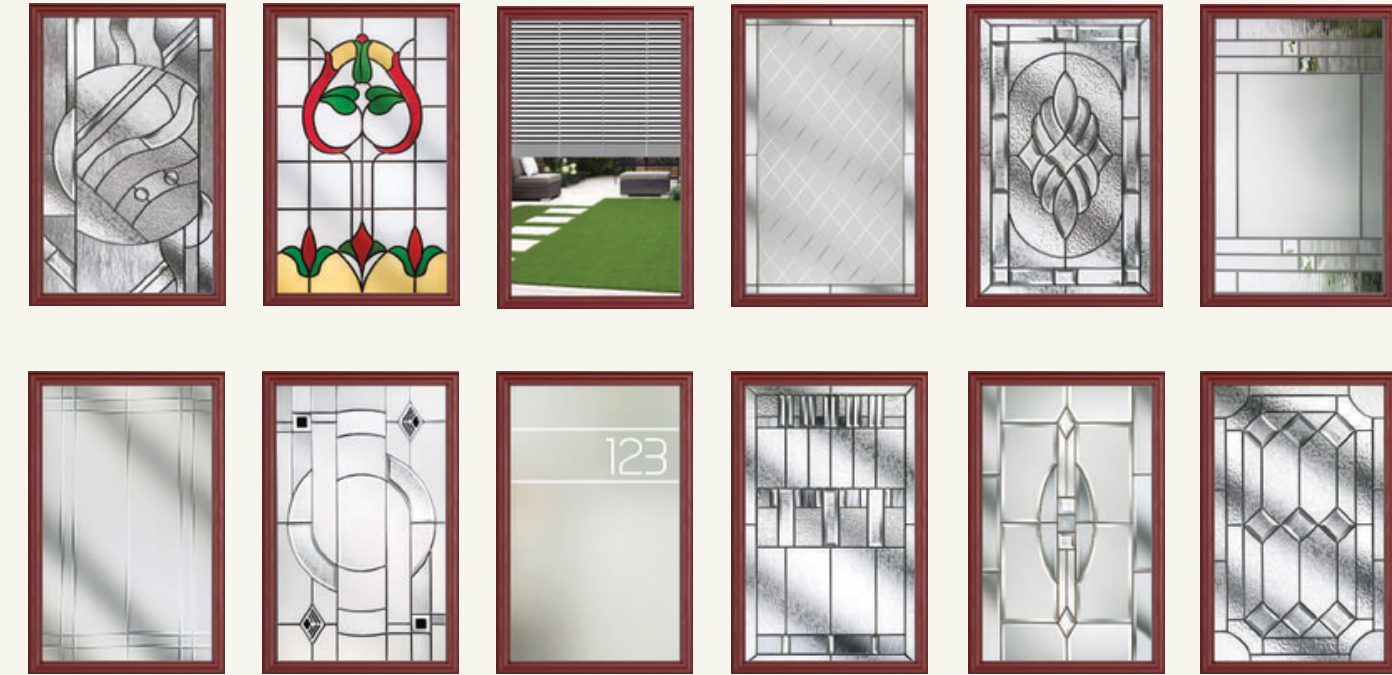

8 Decorative Glass Options

Bring in more light by adding additional glazing panels to your door. choose from eight sticking designs

Creative Versatility

11 Decorative Glass Options

The Buxton's versatile design means the overall appearance can be totally transformed with whichever glazing you choose.

Winslow 3

Buxton

Artistically Arched

8 Decorative Glass Options

Enhance the curve of this glazed panel with your choice of eight compelling glazing options

Stylishly Sleek

10 Decorative Glass Options

This confident and simple door makes a stylish addition to any home. Available solid or glazed with eleven glass options, the Aston is a door you can count on.