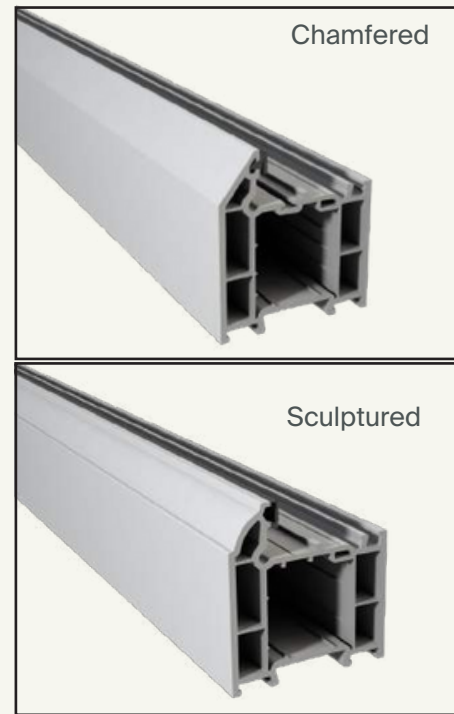

Outer Frame Options