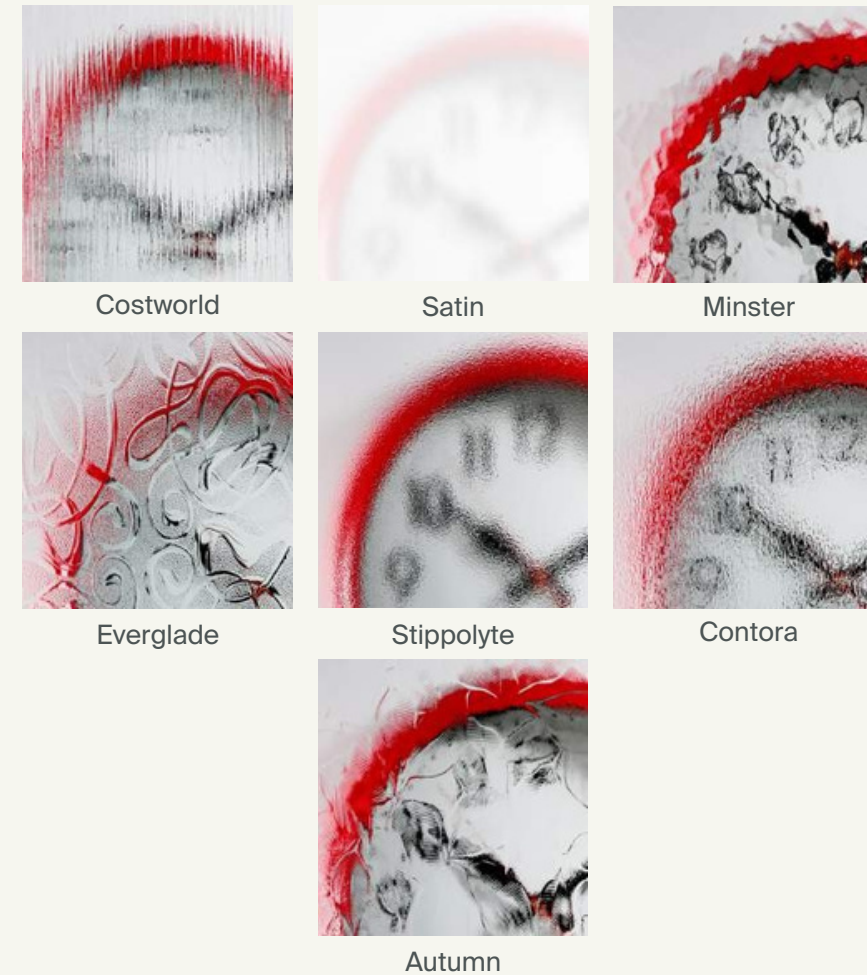

Backing Glass & Door colours

Complementary Backing Glass

With seven different patterns to choose from, there is always a style to suit