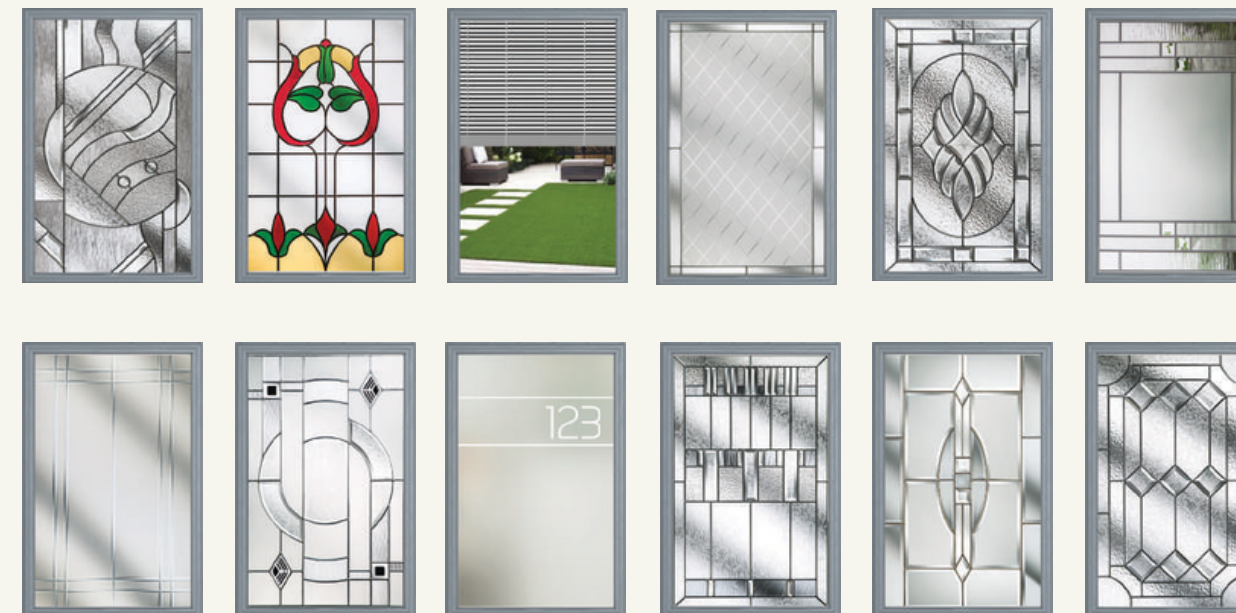

A Fitting Design

12 Decorative Glass Options

This highly-desirable contemporary door style works well with either the standard or additional range of handles.

Fife