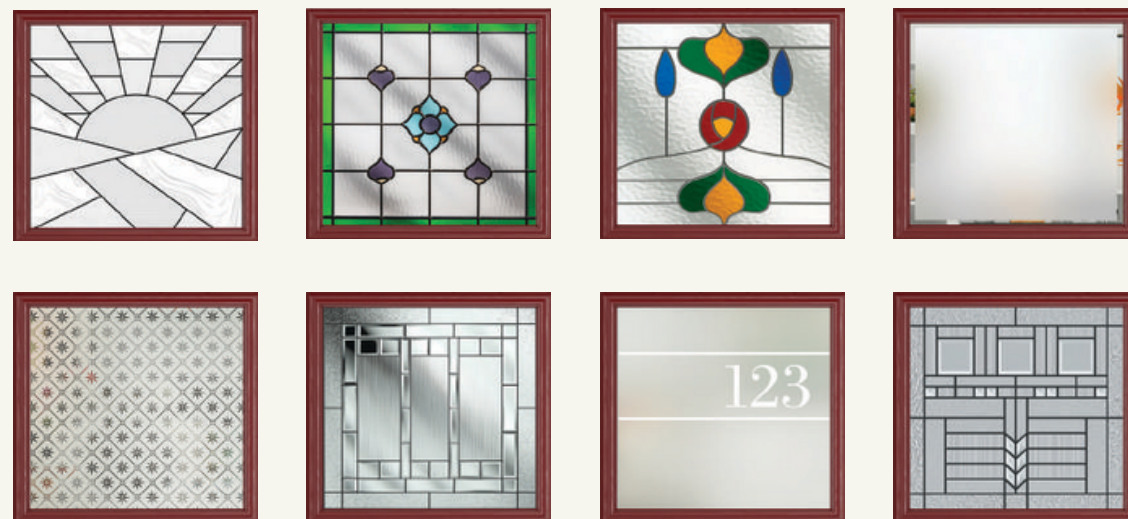

Contemporary Look

12 Decorative Glass Options

This highly desirable contemporary door style works well with either our standard range of handles or an upgrade to our range of stainless-steel bar handles.

Mowbray

Abercorn

Homely Feel

8 Decorative Glass Options

Our Fife door style sits comfortably in either a classic or contemporary setting. Use one of our eight glazing options to make the right statement about your home.