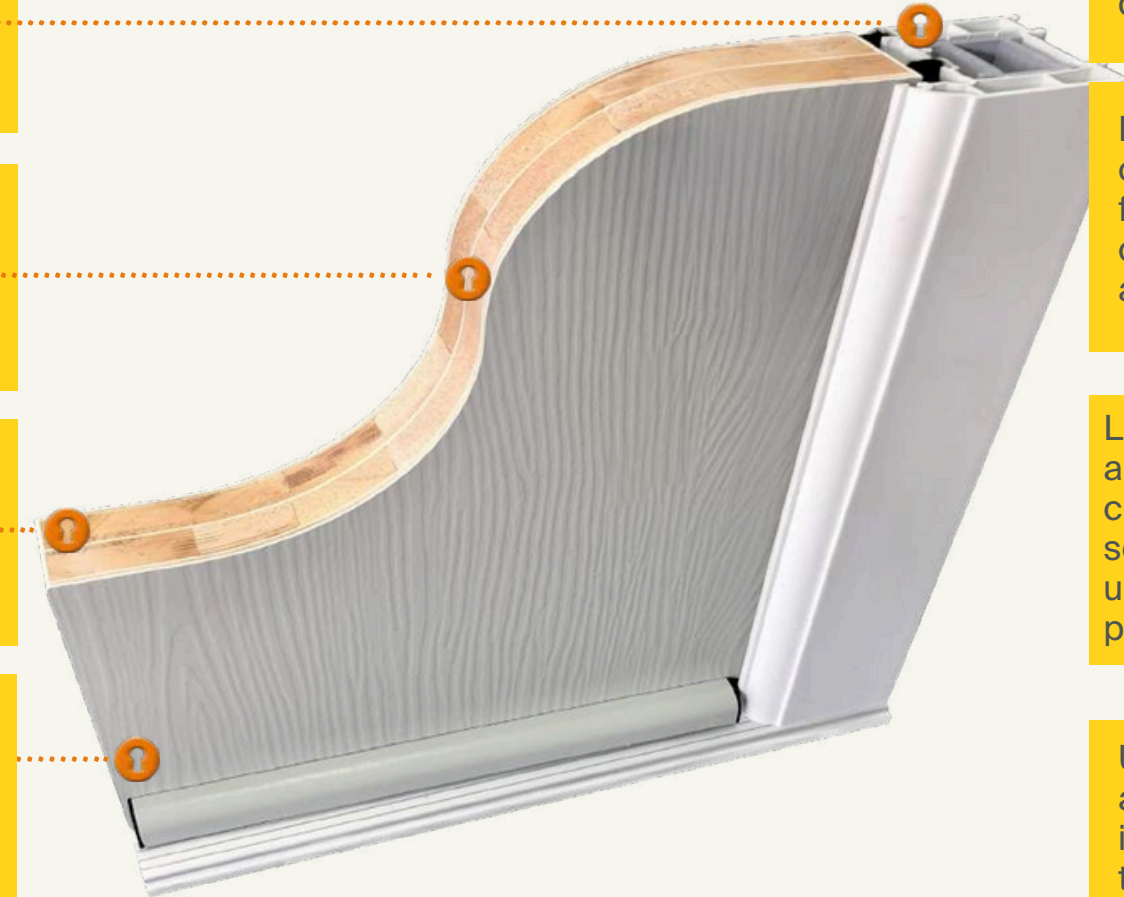

Lock Positioning

Standard Auto-Fire Lock

An automatic multi-point locking system featuring a four self-locking deadbolt latch to provide additional security.

Heritage Auto-Fire Lock

The aesthetics of a traditional rim latch positioning, but incorporates the latest high security auto-fire technology.

Premium cross-laminated Albasia Falcata timber core that is thermally efficient and offers maximum security

Advanced InvisiEdge system for a seamless colour edge to the door faces.

Revolutionary, high-performance CoolSkin technology to withstand extreme temperature changes and maintain optimum performance