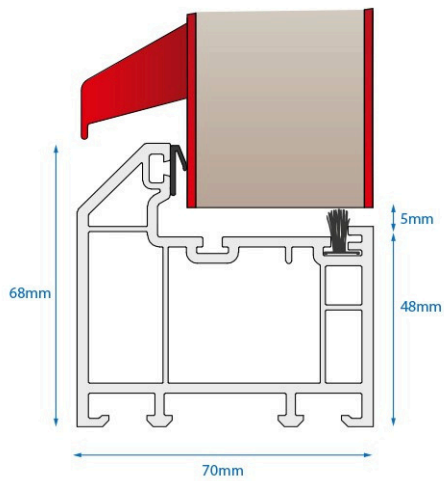

Value Door & Window 44mm Profile Options

Min height (Low PVC No Sill)	1989mm	1980mm	1980mm	1989mm
Max height (Full PVC No Sill)	2117mm	2129mm	2129mm	2117mm
Min width	800mm	812mm	812mm	800mm
Min width (slim cottage door)	648mm	660mm	660mm	648mm
Max width	1003mm	1015mm	1015mm	1003mm
Shape	Chamfered	Chamfered	Chamfered	Sculptured
Brush colour	Black	Black	Black	Black
Seal type	Gasket	Gasket	Q-Lon	Q-Lon
Reinforcement	Recycled	Recycled	Recycled	Recycled
Energy rated	✘	✔	✘	✘
Extension options (mm)	15/30/50	15/25/50	15/45	10/20/50
PAS024	✘	✔	✘	✔
Secured by Design option	TBC	✔	✘	✔
Top box options	✔	✔	✘	✔
Side panel options	✔	✔	✘	✔
White lead time	7 day	3 day	3 day	3 day
Woodgrains	7 day	3 day	7 day	3 day

Door-Stop

Sculptured Liniar

VEKA

REHAU

Veka FULL PVC Threshold

Veka LOW PVC Threshold