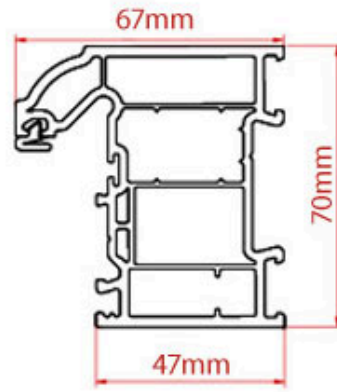

Value Door & Window 44mm Profile Options

Min height (Low PVC No Sill)	1989mm	1980mm	1980mm	1989mm
Max height (Full PVC No Sill)	2117mm	2129mm	2129mm	2117mm
Min width	800mm	812mm	812mm	800mm
Min width (slim cottage door)	648mm	660mm	660mm	648mm
Max width	1003mm	1015mm	1015mm	1003mm
Shape	Chamfered	Chamfered	Chamfered	Sculptured
Brush colour	Black	Black	Black	Black
Seal type	Gasket	Gasket	Q-Lon	Q-Lon
Reinforcement	Recycled	Recycled	Recycled	Recycled
Energy rated	✘	✔	✘	✘
Extension options (mm)	15/30/50	15/25/50	15/45	10/20/50
PAS024	✘	✔	✘	✔
Secured by Design option	TBC	✔	✘	✔
Top box options	✔	✔	✘	✔
Side panel options	✔	✔	✘	✔
White lead time	7 day	3 day	3 day	3 day
Woodgrains	7 day	3 day	7 day	3 day

Door-Stop

Sculptured Liniar

VEKA

REHAU

Veka FULL PVC Threshold

Veka LOW PVC Threshold