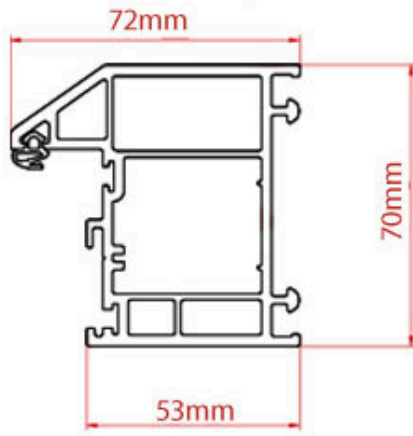

Value Door & Window 44mm Profile Options

Min height (Low PVC No Sill)	1989mm	1980mm	1980mm	1989mm
Max height (Full PVC No Sill)	2117mm	2129mm	2129mm	2117mm
Min width	800mm	812mm	812mm	800mm
Min width (slim cottage door)	648mm	660mm	660mm	648mm
Max width	1003mm	1015mm	1015mm	1003mm
Shape	Chamfered	Chamfered	Chamfered	Sculptured
Brush colour	Black	Black	Black	Black
Seal type	Gasket	Gasket	Q-Lon	Q-Lon
Reinforcement	Recycled	Recycled	Recycled	Recycled
Energy rated	✘	✔	✘	✘
Extension options (mm)	15/30/50	15/25/50	15/45	10/20/50
PAS024	✘	✔	✘	✔
Secured by Design option	TBC	✔	✘	✔
Top box options	✔	✔	✘	✔
Side panel options	✔	✔	✘	✔
White lead time	7 day	3 day	3 day	3 day
Woodgrains	7 day	3 day	7 day	3 day

Door-Stop

Sculptured Liniar

VEKA

REHAU

Veka FULL PVC Threshold

Veka LOW PVC Threshold