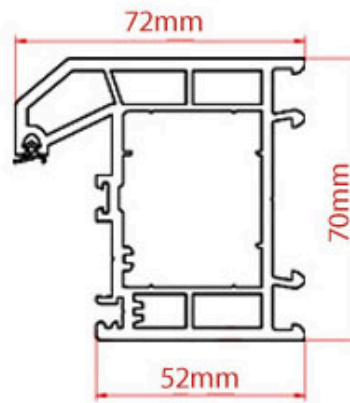

Value Door & Window 44mm Profile Options

Min height (Low PVC No Sill)	1989mm	1980mm	1980mm	1989mm
Max height (Full PVC No Sill)	2117mm	2129mm	2129mm	2117mm
Min width	800mm	812mm	812mm	800mm
Min width (slim cottage door)	648mm	660mm	660mm	648mm
Max width	1003mm	1015mm	1015mm	1003mm
Shape	Chamfered	Chamfered	Chamfered	Sculptured
Brush colour	Black	Black	Black	Black
Seal type	Gasket	Gasket	Q-Lon	Q-Lon
Reinforcement	Recycled	Recycled	Recycled	Recycled
Energy rated	✘	✔	✘	✘
Extension options (mm)	15/30/50	15/25/50	15/45	10/20/50
PAS024	✘	✔	✘	✔
Secured by Design option	TBC	✔	✘	✔
Top box options	✔	✔	✘	✔
Side panel options	✔	✔	✘	✔
White lead time	7 day	3 day	3 day	3 day
Woodgrains	7 day	3 day	7 day	3 day

Door-Stop

Sculptured Liniar

VEKA

REHAU

Veka FULL PVC Threshold

Veka LOW PVC Threshold