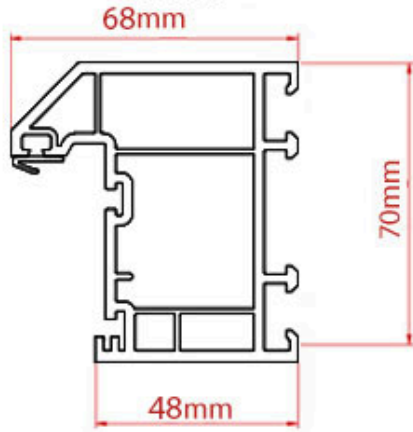

Value Door & Window 44mm Profile Options

Min height (Low PVC No Sill)	1989mm	1980mm	1980mm	1989mm
Max height (Full PVC No Sill)	2117mm	2129mm	2129mm	2117mm
Min width	800mm	812mm	812mm	800mm
Min width (slim cottage door)	648mm	660mm	660mm	648mm
Max width	1003mm	1015mm	1015mm	1003mm
Shape	Chamfered	Chamfered	Chamfered	Sculptured
Brush colour	Black	Black	Black	Black
Seal type	Gasket	Gasket	Q-Lon	Q-Lon
Reinforcement	Recycled	Recycled	Recycled	Recycled
Energy rated	✘	✔	✘	✘
Extension options (mm)	15/30/50	15/25/50	15/45	10/20/50
PAS024	✘	✔	✘	✔
Secured by Design option	TBC	✔	✘	✔
Top box options	✔	✔	✘	✔
Side panel options	✔	✔	✘	✔
White lead time	7 day	3 day	3 day	3 day
Woodgrains	7 day	3 day	7 day	3 day

Door-Stop

Sculptured Liniar

VEKA

REHAU

Veka FULL PVC Threshold

Veka LOW PVC Threshold