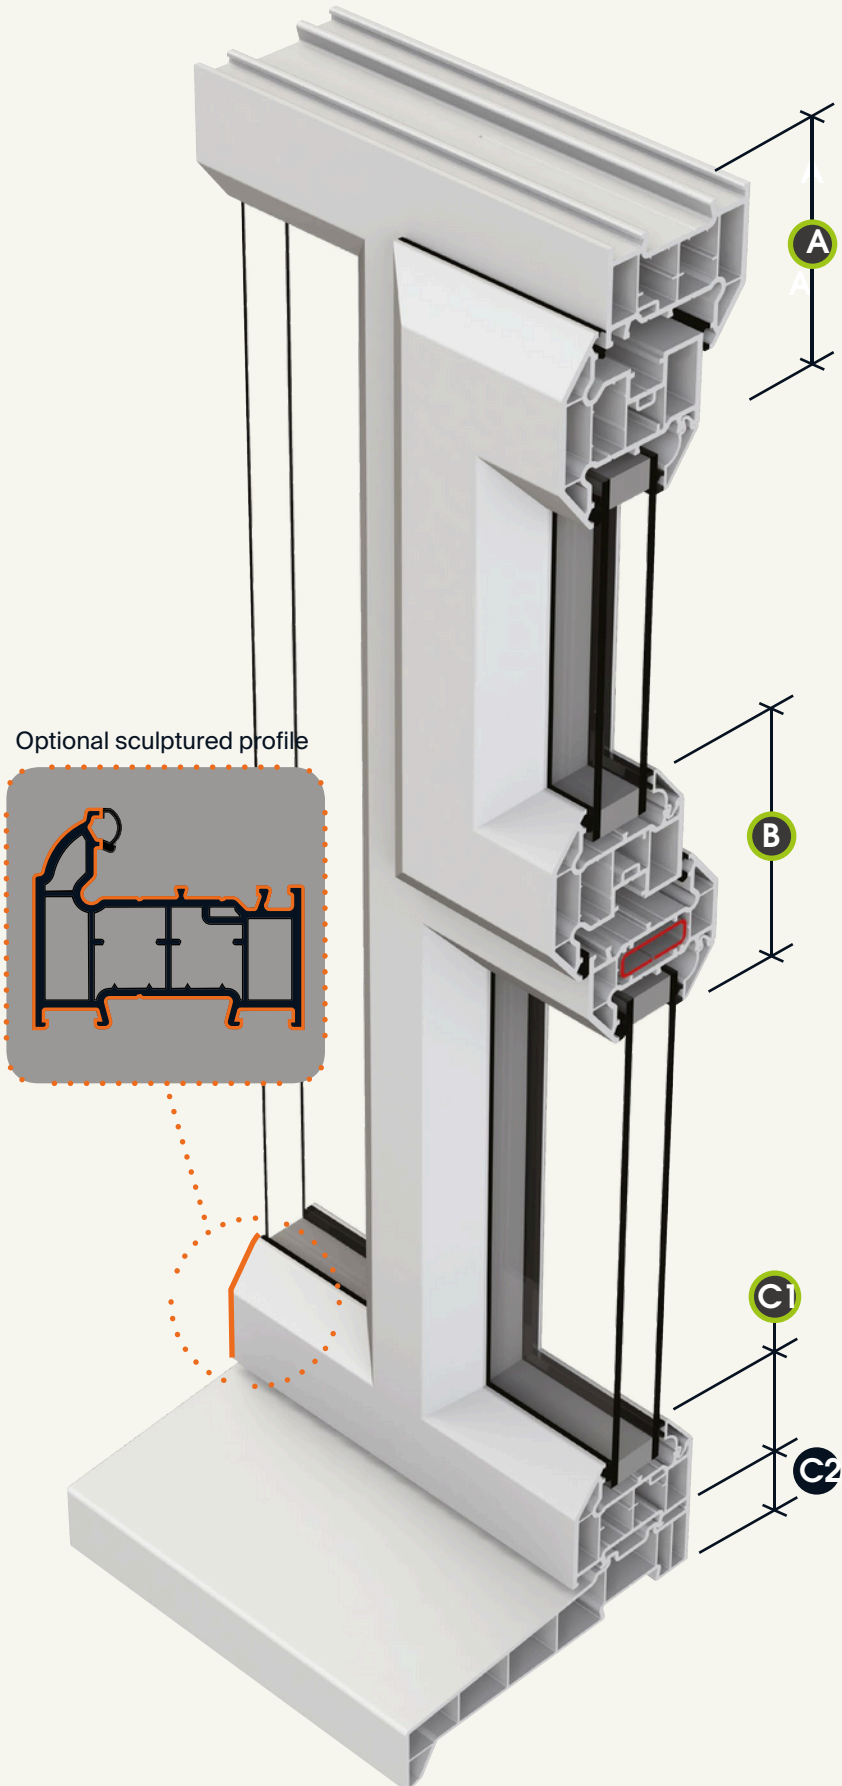

## For Liniar casement windows

# Casement Window

Outward opening internally beaded\*

Vertical Cross Section - Outward opening internally based\*

Optional sculptured profile

Optional large frame

Optional glazing fipper

Sash next to sash

Optional large frame

## Casement Window

- Sculptured and chamfered suites
- 28mm double and 36mm/40mm triple glazing
- 4 chambered multi-wall profiles
- U-values from 1.2 (DGU) and 0.9 (TGU)
- Patented co-ex gasket