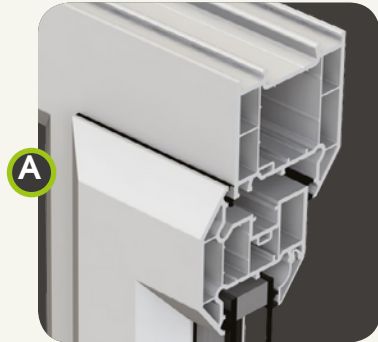

# Casement Window

Outward opening internally beaded\*

Vertical Cross Section - Outward opening internally based\*

Optional sculptured profile

Optional large frame

Optional glazing fipper

Sash next to sash

Optional large frame