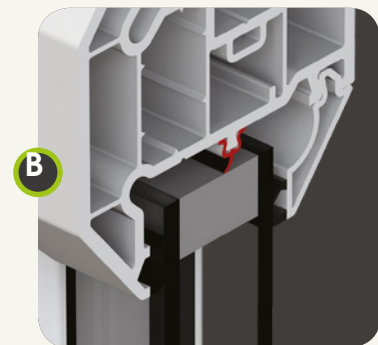

# Casement Window

Outward opening internally beaded\*

Vertical Cross Section - Outward opening internally based\*

Optional sculptured profile

Optional large frame

Optional glazing fipper

Sash next to sash

Optional large frame