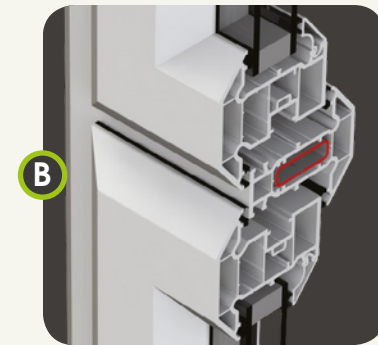

# Casement Window

Outward opening internally beaded\*

Vertical Cross Section - Outward opening internally based\*

Optional sculptured profile

Optional large frame

Optional glazing fipper

Sash next to sash

Optional large frame

\* externally beaded options are also available and feature the same sightlines

## Casement Window

- Sculptured and chamfered suites
- 28mm double and 36mm/40mm triple glazing
- 4 chambered multi-wall profiles
- U-values from 1.2 (DGU) and 0.9 (TGU)
- Patented co-ex gasket