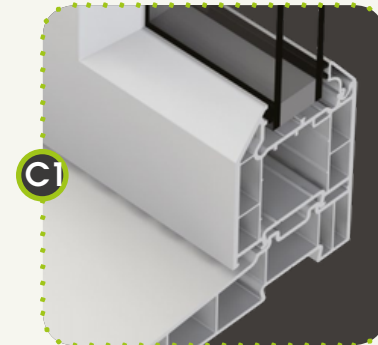

# Casement Window

Outward opening internally beaded\*

Vertical Cross Section - Outward opening internally based\*

Optional sculptured profile

Optional large frame

Optional glazing fipper

Sash next to sash

Optional large frame