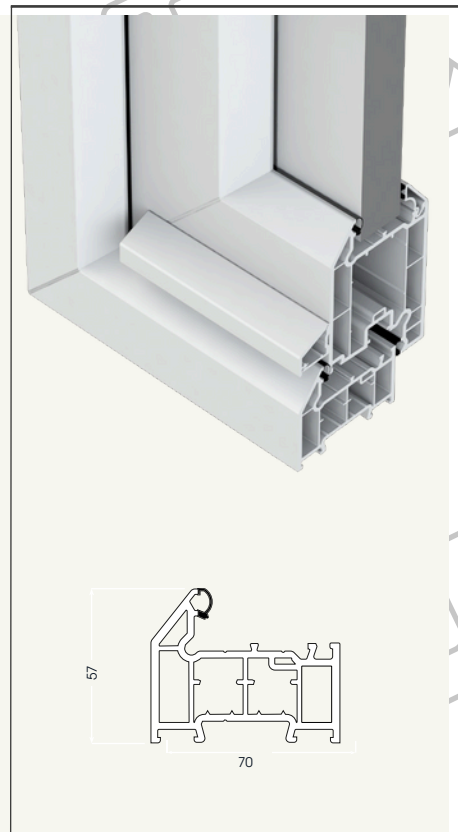

Liniar Residential Door Threshold Options

Frame

Product code

L#W011/012

Threshold Height

57mm

Frame & Cill

Product code

L#W011/012 & Cill

Threshold Height

87mm (inc. cill)

Part M Low Threshold

Product code

LAN271

Threshold Height

15mm

Low Threshold

Product code

LAN272T

Threshold Height

30mm

Low Thresh. & Half Tray

Product code

LAN272T & LAN278

Threshold Height

33mm

Low Thresh. & Full Tray

Product code

LAN272T & LAN275T

Threshold Height

33mm