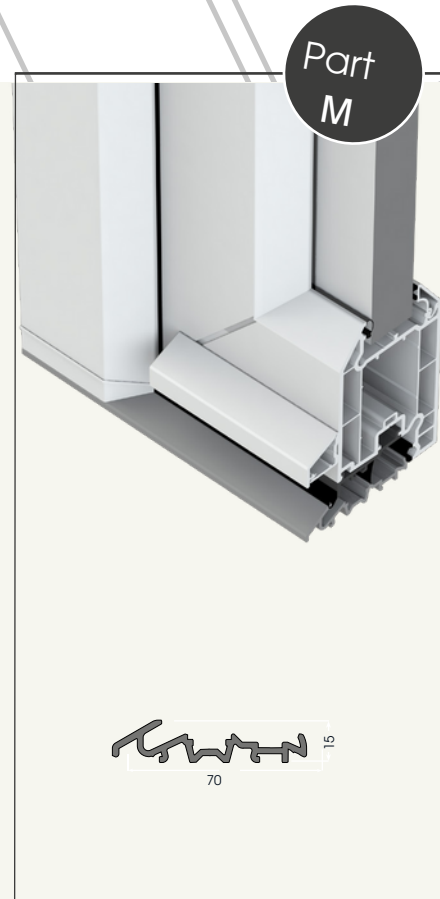

Liniar Residential Door Threshold Options

Frame

Product code

L#W011/012

Threshold Height

57mm

Frame & Cill

Product code

L#W011/012 & Cill

Threshold Height

87mm (inc. cill)

Part M Low Threshold

Product code

LAN271

Threshold Height

15mm

Low Threshold

Product code

LAN272T

Threshold Height

30mm

Low Thresh. & Half Tray

Product code

LAN272T & LAN278

Threshold Height

33mm

Low Thresh. & Full Tray

Product code

LAN272T & LAN275T

Threshold Height

33mm