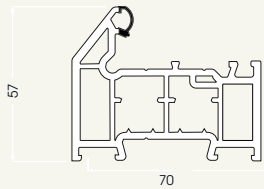

Liniar Residential Door Threshold Options

Frame

Product code

L#W011/012

Threshold Height

57mm

Frame & Cill

Product code

L#W011/012 & Cill

Threshold Height

87mm (inc. cill)

Part M Low Threshold

Product code

LAN271

Threshold Height

15mm

Low Threshold

Product code

LAN272T

Threshold Height

30mm

Low Thresh. & Half Tray

Product code

LAN272T & LAN278

Threshold Height

33mm

Low Thresh. & Full Tray

Product code

LAN272T & LAN275T

Threshold Height

33mm