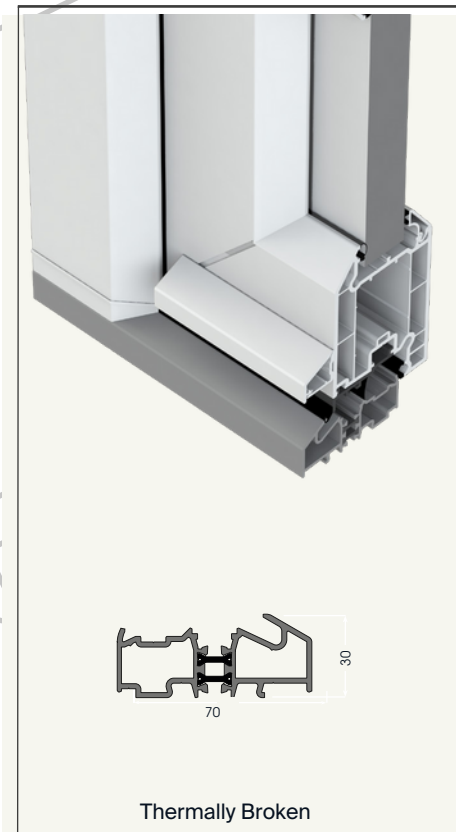

Liniar Residential Door Threshold Options

Frame

Product code

L#W011/012

Threshold Height

57mm

Frame & Cill

Product code

L#W011/012 & Cill

Threshold Height

87mm (inc. cill)

Part M Low Threshold

Product code

LAN271

Threshold Height

15mm

Low Threshold

Product code

LAN272T

Threshold Height

30mm

Low Thresh. & Half Tray

Product code

LAN272T & LAN278

Threshold Height

33mm

Low Thresh. & Full Tray

Product code

LAN272T & LAN275T

Threshold Height

33mm