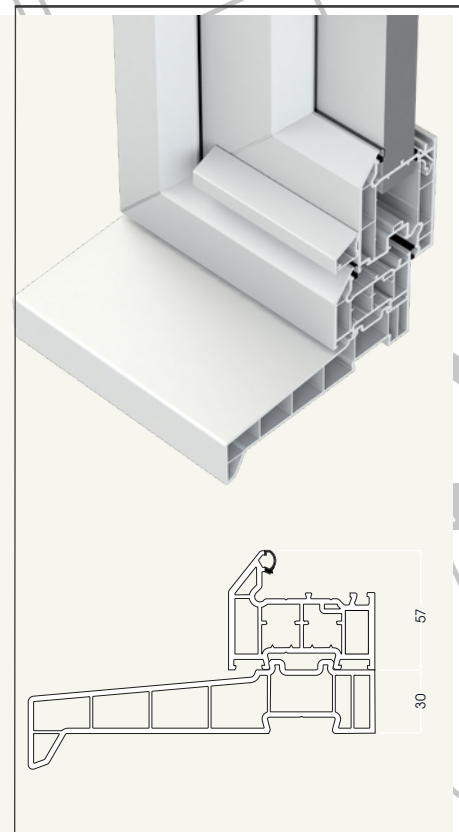

Liniar Residential Door Threshold Options

Frame

Product code

L#W011/012

Threshold Height

57mm

Frame & Cill

Product code

L#W011/012 & Cill

Threshold Height

87mm (inc. cill)

Part M Low Threshold

Product code

LAN271

Threshold Height

15mm

Low Threshold

Product code

LAN272T

Threshold Height

30mm

Low Thresh. & Half Tray

Product code

LAN272T & LAN278

Threshold Height

33mm

Low Thresh. & Full Tray

Product code

LAN272T & LAN275T

Threshold Height

33mm