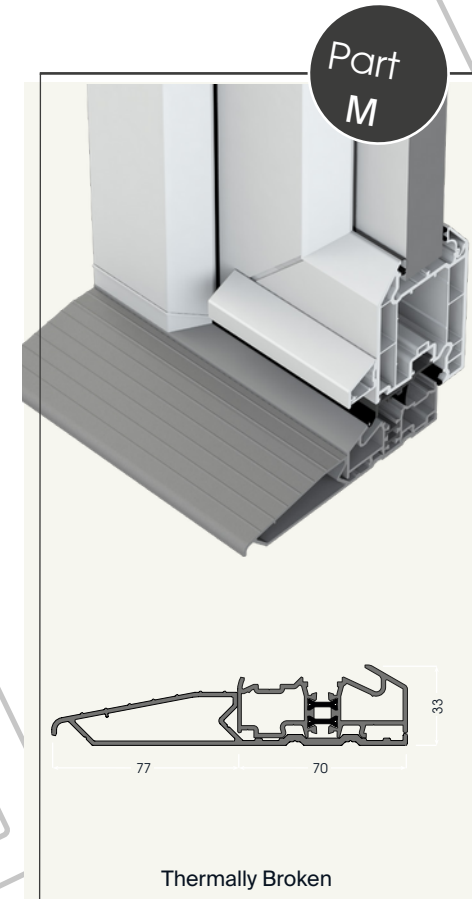

Liniar Residential Door Threshold Options

Frame

Product code

L#W011/012

Threshold Height

57mm

Frame & Cill

Product code

L#W011/012 & Cill

Threshold Height

87mm (inc. cill)

Part M Low Threshold

Product code

LAN271

Threshold Height

15mm

Low Threshold

Product code

LAN272T

Threshold Height

30mm

Low Thresh. & Half Tray

Product code

LAN272T & LAN278

Threshold Height

33mm

Low Thresh. & Full Tray

Product code

LAN272T & LAN275T

Threshold Height

33mm