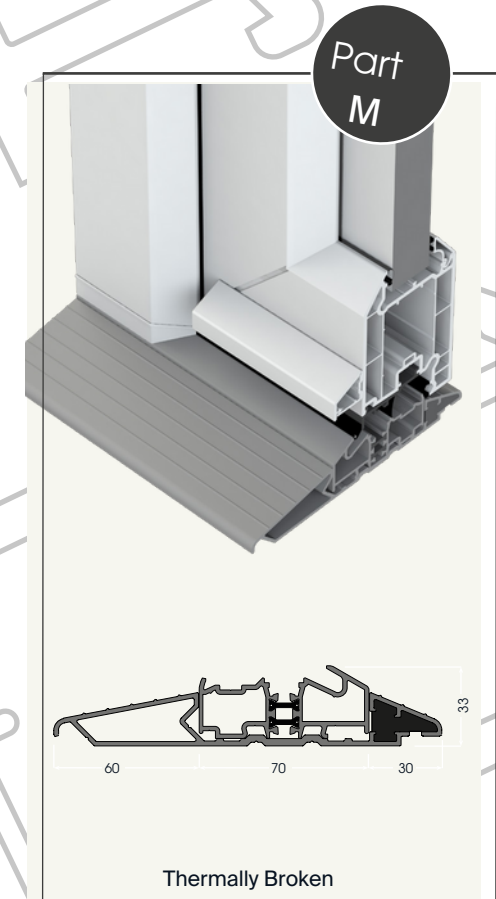

L#W011/012 & Cill

Threshold Height

87mm (inc. cill)

Part M Low Threshold

Product code

LAN271

Threshold Height

15mm

Low Threshold

Product code

LAN272T

Threshold Height

30mm

Low Thresh. & Half Tray

Product code

LAN272T & LAN278

Threshold Height

33mm

Low Thresh. & Full Tray

Product code

LAN272T & LAN275T

Threshold Height

33mm