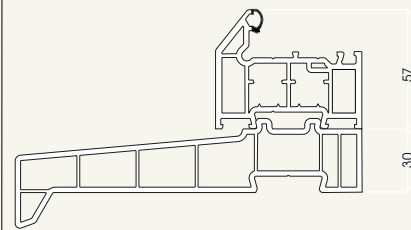

Liniar Residential Door Threshold Options

Frame

Product code

L#W011/012

Threshold Height

57mm

Frame & Cill

Product code

L#W011/012 & Cill

Threshold Height

87mm (inc. cill)

Part M Low Threshold

Product code

LAN271

Threshold Height

15mm

Low Threshold

Product code

LAN272T

Threshold Height

30mm

Low Thresh. & Half Tray

Product code

LAN272T & LAN278

Threshold Height

33mm

Low Thresh. & Full Tray

Product code

LAN272T & LAN275T

Threshold Height

33mm