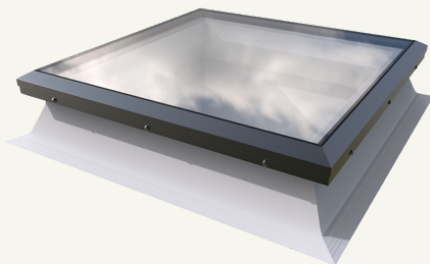

Aluminium Flat Roof Light

Max Size (Standard Square)	2000mm x 2000mm
Max Size (Standard Rectangle)	2850mm x 1650mm
Max Size (Powered Square)	1200mm x 1200mm
Max Size (Powered Rectangle)	1500mm x 1000mm
Max Size (Manual)	1200mm x 1200mm

Testing

U-Values	as low as 1.46 W/m²K
Safety Standards	ISO 9001 industry standards, BS EN12150, BS 14449 and BS 1279 compliant, PAS24:2016 & Secured by Design

Specification

Roof Application	Suitable to be mounted on pitches 20-150
Powder Coating	RAL 7016 (Grey)
Opening Options	Fixed, Manual or Powered
Acoustic Performance	Sound insulation value of 38db (Rw)
Wind Load	2400 N/m² (fixed), 12000 N/m² (opening)
Ventilation Options	Trickle Ventilation (Hit-and-Miss) or Automatic Humidity Controlled
Safety Performance	Certified Laminated Inner Pane & Secured by Design

*Standard sizes are available, see pg 9 for full size list. For bespoke sizing, please enquire.