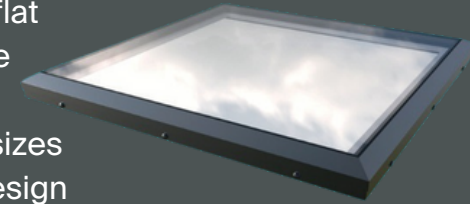

Our glass roof lights are readily available in various standard sizes, making your project hassle-free and quick. Our dedicated team of experts are always on hand to assist you in finding the perfect roof right for your project. Our products are designed and manufactured in the UK, surpassing the most recent energy efficiency, safety, and technical excellence standards. Plus, with a 10-year manufacturer's warranty covering the roof system range, you can rest assured that you're covered when you choose a roof system from Value Doors.

## Flat Roof Light

The ideal solution for modern living is the flat roof light, which can be installed in a single large square or rectangular format or as a bundle of smaller roof lights. Available in sizes up to 3600mm x 1650mm with multiple design and opening options.