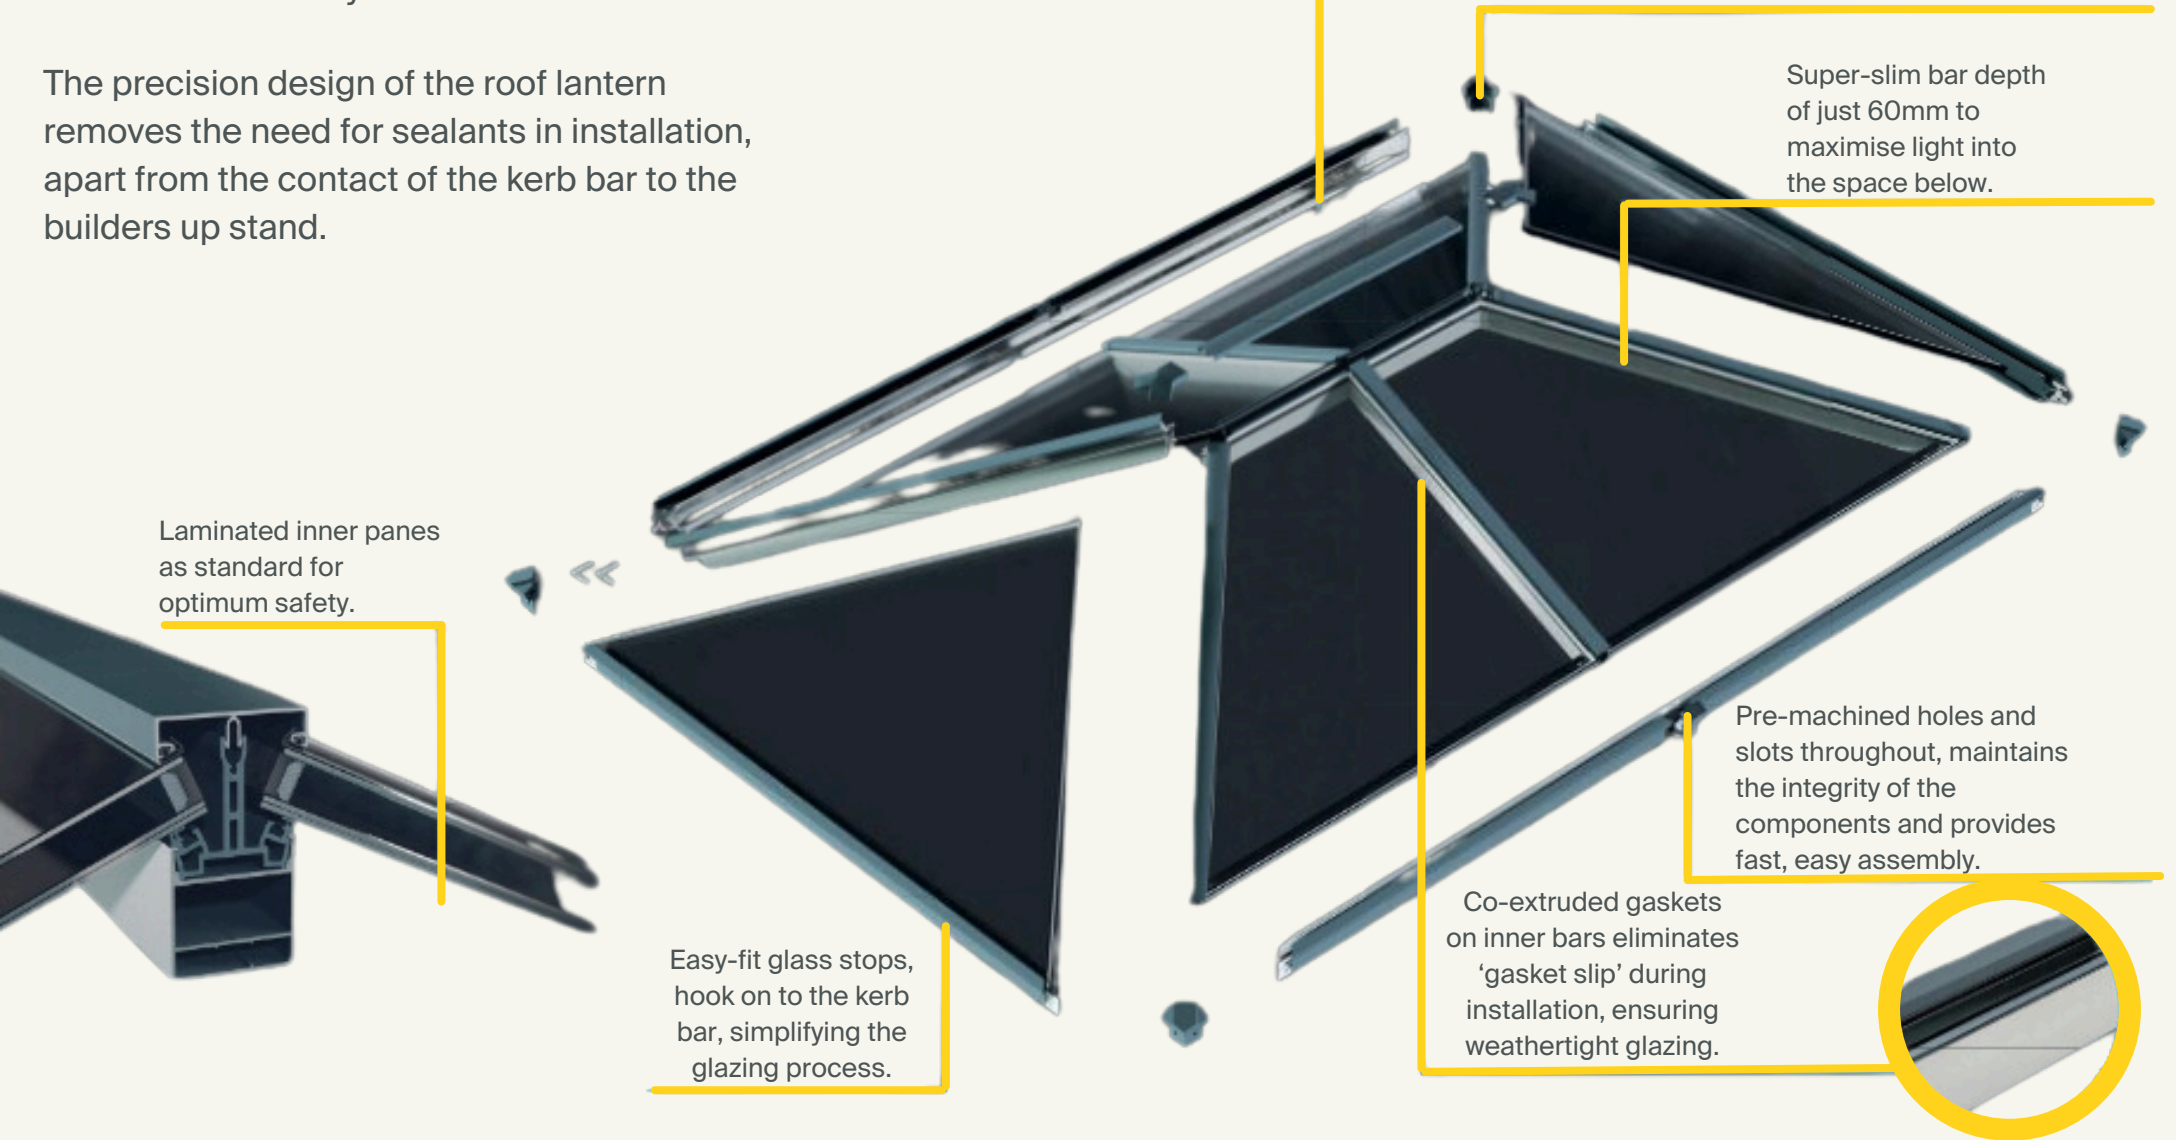

Precision Engineering

Expertly designed to minimise the number of parts, maximising the ease of fitting for a lifetime of efficiency.

The precision design of the roof lantern removes the need for sealants in installation, apart from the contact of the kerb bar to the builders up stand.

Innovative base frame design, provides an effective drip edge for superior weather tightness.

Precision castings at all junctions for premium appearance, strength, weatherproofing and security.

Super-slim bar depth of just 60mm to maximise light into the space below.

Laminated inner panes as standard for optimum safety.

Pre-machined holes and slots throughout, maintains the integrity of the components and provides fast, easy assembly.

Easy-fit glass stops, hook on to the kerb bar, simplifying the glazing process.

Co-extruded gaskets on inner bars eliminates 'gasket slip' during installation, ensuring weathertight glazing.