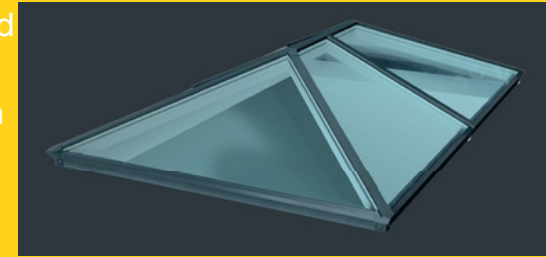

Roof Types

At Value Doors & Windows, there is a daylight system for every home style.

Whether you're embarking on your dream project, expanding a period terrace, or just looking to enhance your home's living environment, you can be sure to find the perfect solution to flood your property with bright, natural light.

Our glass roof lights are readily available in various standard sizes, making your project hassle-free and quick. Our dedicated team of experts are always on hand to assist you in finding the perfect roof right for your project. Our products are designed and manufactured in the UK, surpassing the most recent energy efficiency, safety, and technical excellence standards. Plus, with a 10-year manufacturer's warranty covering the roof system range, you can rest assured that you're covered when you choose a roof system from Value Doors.

Roof Lantern

Enhance the visual appeal of living and dining spaces with a selection of contemporary 4-panel lanterns or a traditional 6-panel configuration, complementing any property style. Available in sizes up to 3000mm x 2000mm.