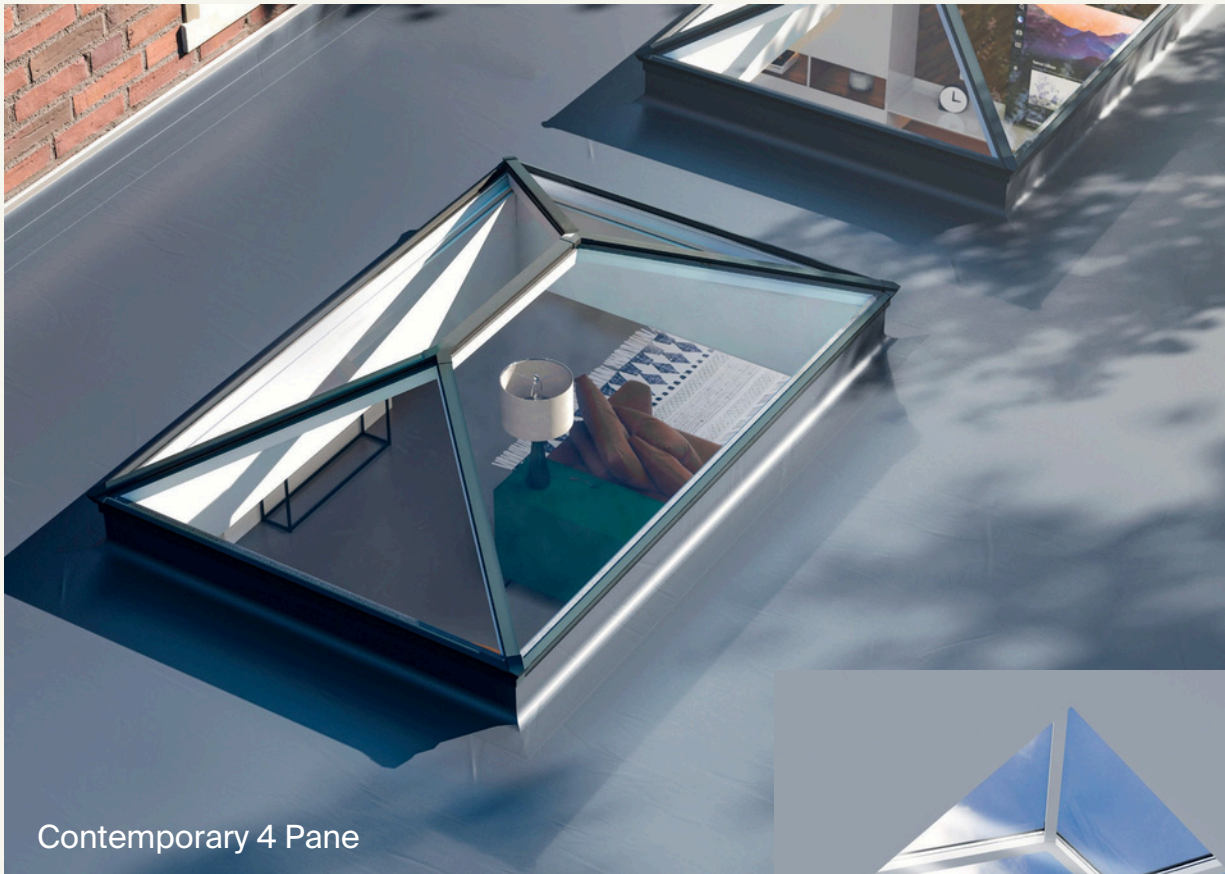

Contemporary 4 Pane

Our roof lantern isn't just about aesthetics—it's engineered for superior performance in safety, energy efficiency, and minimal maintenance.

The slimline aluminum profiles are meticulously designed to complement thermally efficient double glazed units, minimising heat loss and conserving energy.