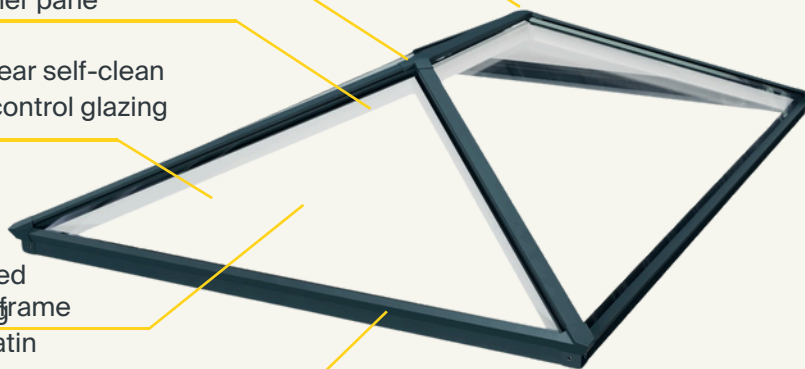

# Elegance & Simplicity

The Roof Lantern is a simple and elegant way to increase the amount of daylight reaching your living area.

By reducing the number of parts required and the need for sealants within the lantern, the lantern provides a simplified installation process for a low-maintenance, weathertight solution. A laminated inner pane ensures safety is a top priority for your property.

# Precision Engineering

Expertly designed to minimise the number of parts, maximising the ease of fitting for a lifetime of efficiency.

The precision design of the roof lantern removes the need for sealants in installation, apart from the contact of the kerb bar to the builders up stand.