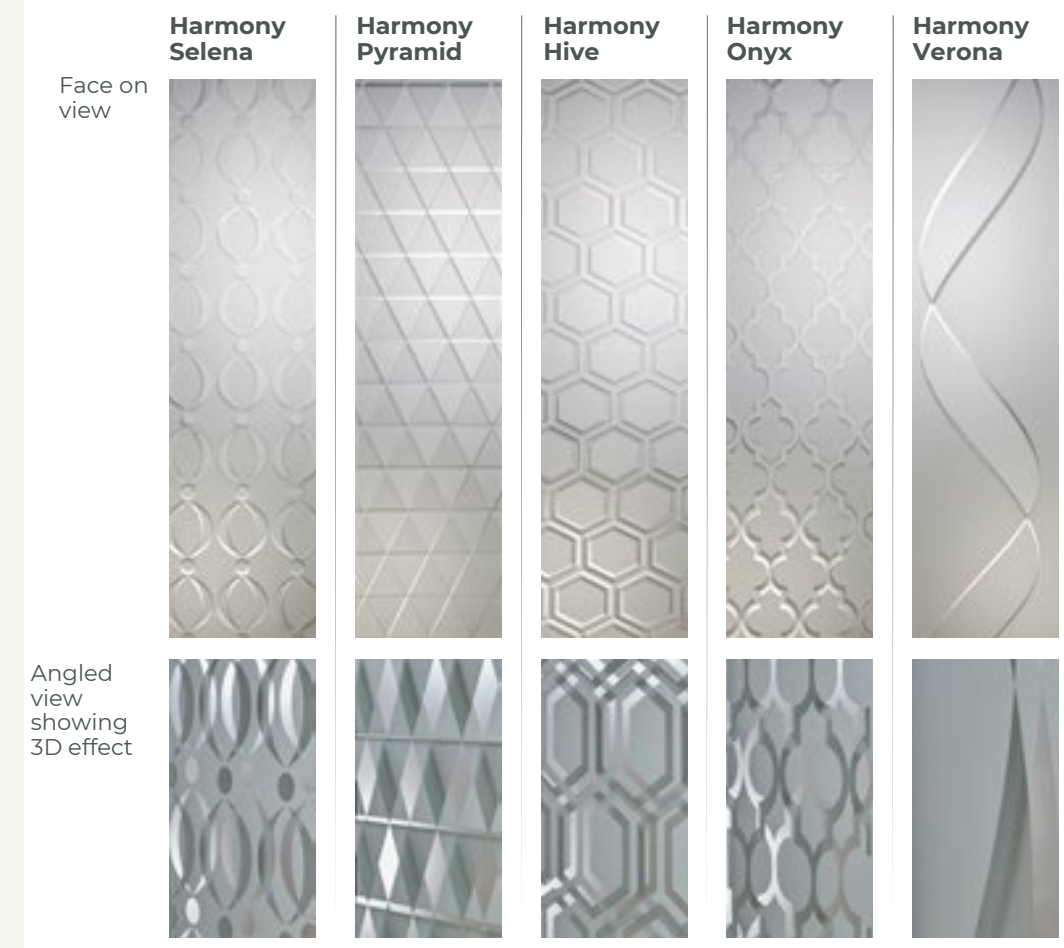

Modern Collection

If you're looking for a contemporary style that makes a real statement, the Modern Collection, featuring high grade, stainless-steel trims, is the perfect choice for your home.

Modern 5101 Harmony Collection
The exclusive Harmony Collection provides contemporary, etched effect geometric designs which cleverly feature on both sides of the double-glazed unit to create a three-dimensional effect which is both elegant and striking.
Please Note: Only available in Modern 5101