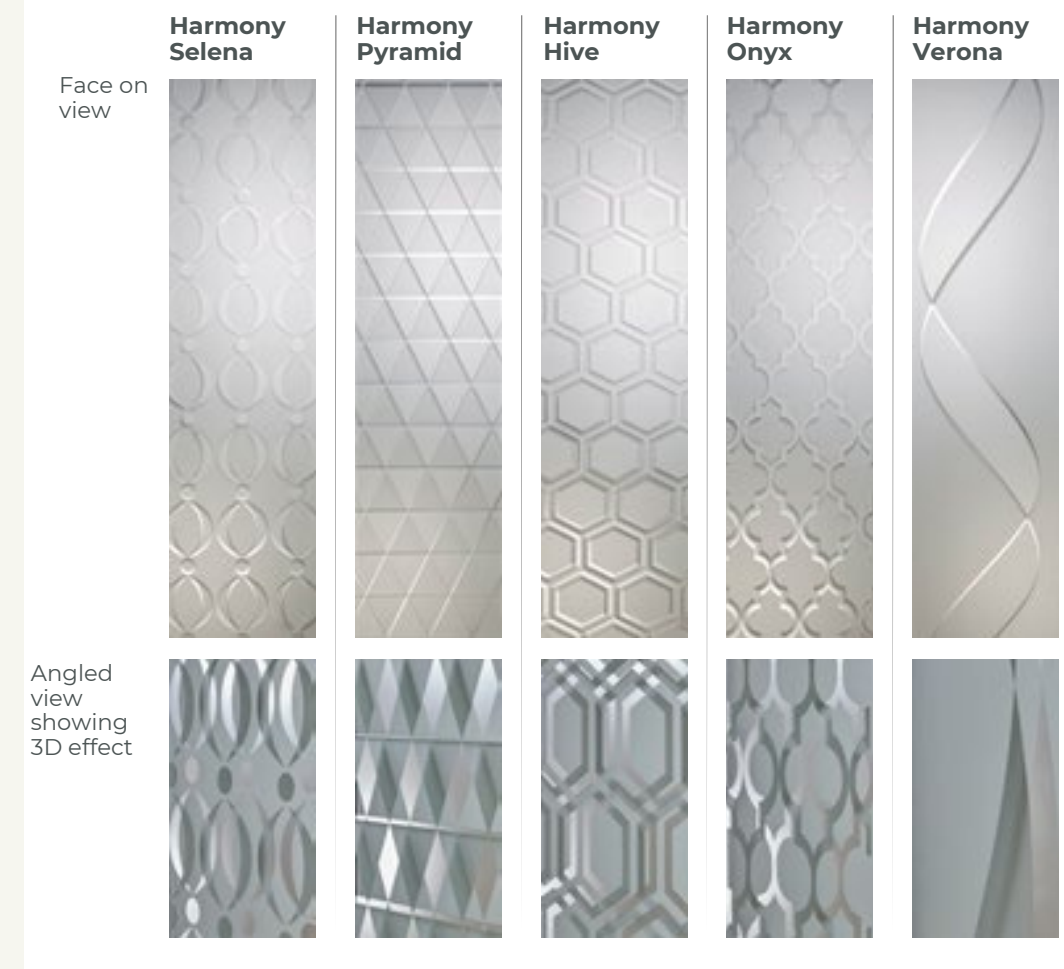

Modern Collection

If you're looking for a contemporary style that makes a real statement, the Modern Collection, featuring high grade, stainless-steel trims, is the perfect choice for your home.

Modern 5101 Harmony Collection
The exclusive Harmony Collection provides contemporary, etched effect geometric designs which cleverly feature on both sides of the double-glazed unit to create a three-dimensional effect which is both elegant and striking.
Please Note: Only available in Modern 5101